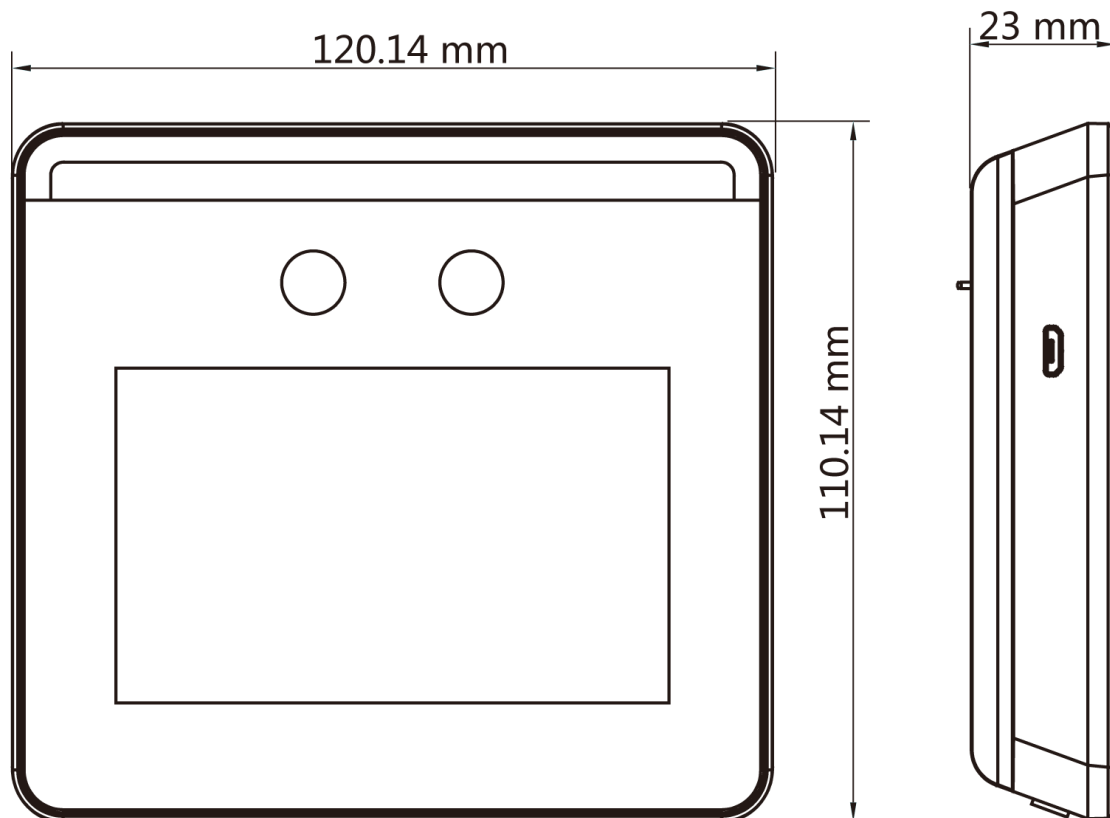

Dimension

Distributed by

HIKVISION®

Headquarters

No.555 Qianmo Road, Binjiang District,
Hangzhou 310051, China
T +86-571-8807-5998
overseasbusiness@hikvision.com

Hikvision USA
T +1-909-895-0400
sales.usa@hikvision.com

Hikvision Australia
T +61-2-8599-4233
salesau@hikvision.com

Hikvision India
T +91-22-28469900
sales@pramahikvision.com

Hikvision Canada
T +1-866-200-6690
sales.canada@hikvision.com

Hikvision Thailand
T +662-275-9949
sales.thailand@hikvision.com

Hikvision Europe
T +31-23-5542770
sales.eu@hikvision.com

Hikvision Italy
T +39-0438-6902
info.it@hikvision.com

Hikvision Brazil
T +55 11 3318-0050
Latam.support@hikvision.com

Hikvision Turkey
T +90 (216)521 7070- 7074
sales.tr@hikvision.com

Hikvision Malaysia
T +601-7652-2413
sales.my@hikvision.com

Hikvision UK & Ireland
T +01628-902140
sales.uk@hikvision.com

Hikvision South Africa
Tel: +27 (10) 0351172
sale.africa@hikvision.com

Hikvision France
T +33(0)1-85-330-450
info.fr@hikvision.com

Hikvision Kazakhstan
T +7-727-9730667
nikia.panfilov@hikvision.ru

Hikvision Vietnam
T +84-974270888
sales.vt@hikvision.com

Hikvision UAE
T +971-4-4432090
salesme@hikvision.com

Hikvision Singapore
T +65-6684-4718
sg@hikvision.com

Hikvision Spain
T +34-91-737-16-55
info.es@hikvision.com

Hikvision Tashkent
T +99-87-1238-9438
uzb@hikvision.ru

Hikvision Hong Kong
T +852-2151-1761
info.hk@hikvision.com

Hikvision Russia
T +7-495-669-67-99
saleru@hikvision.com

Hikvision Korea
T +82-(0)31-731-8817
sales.korea@hikvision.com

Hikvision Poland
T +48-22-460-01-50
info.pl@hikvision.com

Hikvision Indonesia
T +62-21-2933759
Sales.Indonesia@hikvision.com