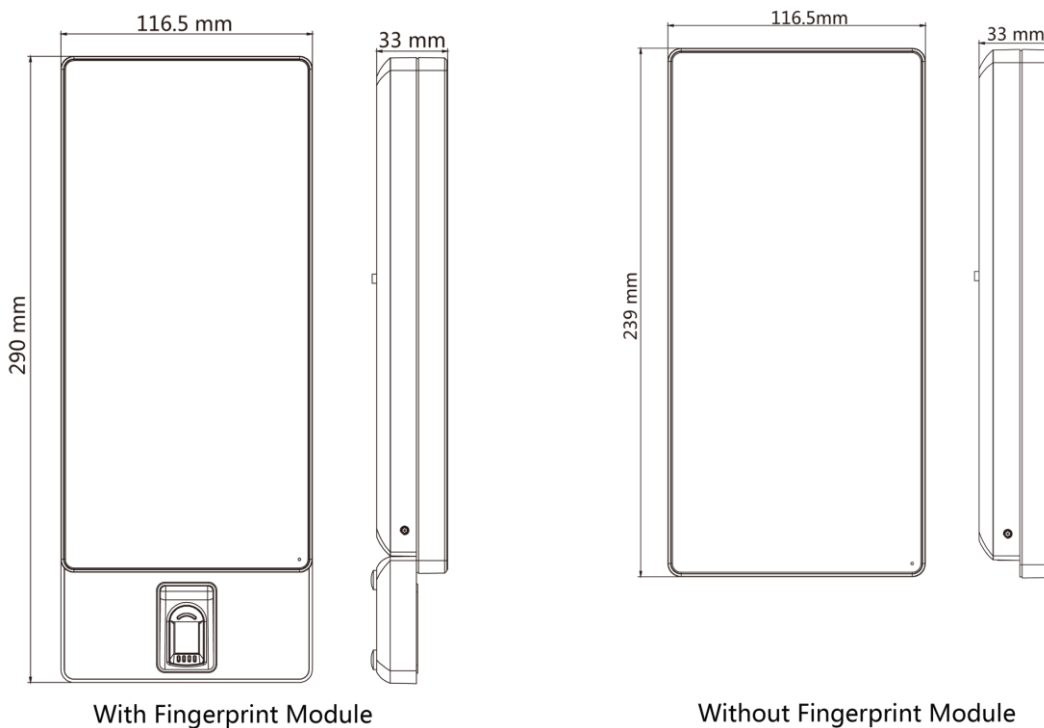

General

Supplement light	White light and IR light
Power supply method	2-pin connector
Power supply	12 VDC/2 A
Working temperature	-30 °C to 60 °C (-22 °F to 140 °F)
Working humidity	10 to 90% (No condensing)
Dimensions	290 mm × 116.5 mm × 33 mm (11.4" × 4.6" × 1.3")
Application environment	Indoor
Protective level	IP65
Installation	Surface
Language	English, Spanish (South America), Arabic, Thai, Indonesian, Russian, Vietnamese, Portuguese (Brazil)
Platform	Hik-ProConnect and HikCentral Professional

▪ **Available Model**

▪ **Dimension**