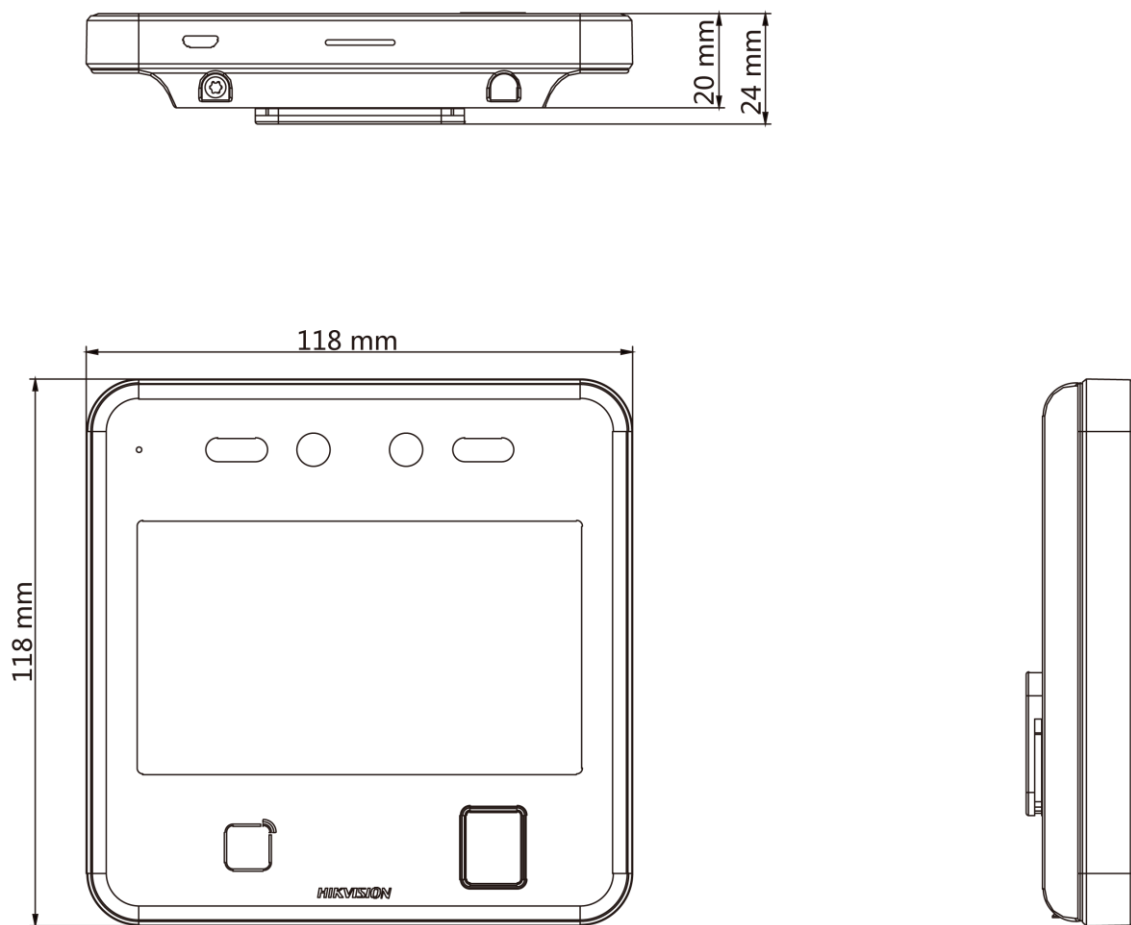

▪ **Dimension**

▪ **Accessory**

▪ **Optional**

DS-KAB642-D 642 Bracket	DS-KAB671-P2 Stand Stick