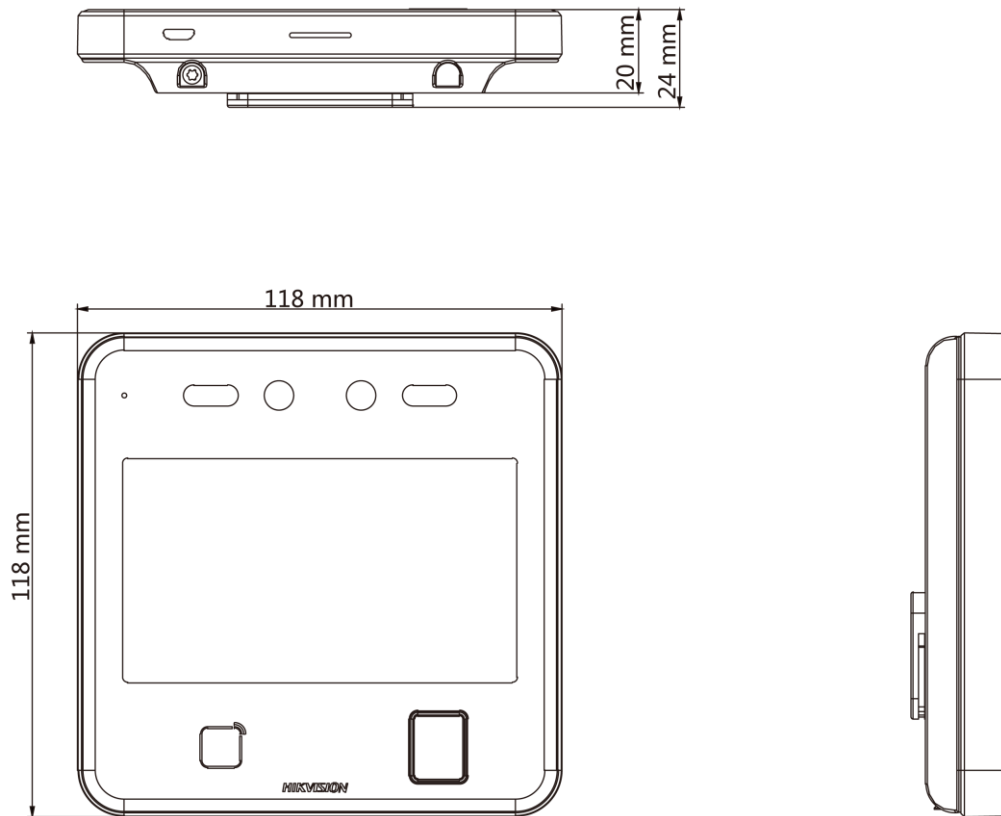

Language	English, Spanish (South America), Arabic, Thai, Indonesian, Russian, Vietnamese, Portuguese (Brazil)
Platform	Hik-ProConnect and HikCentral Professional

▪ Available Model

DS-K1T642MFW

▪ Dimension