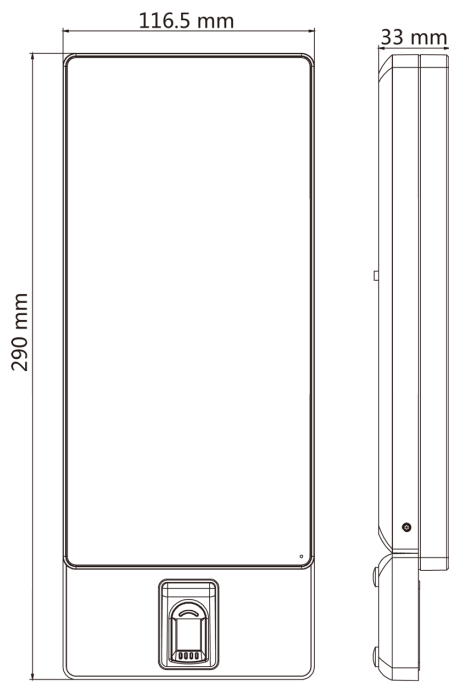

Model	DS-K1T607E	DS-K1T607EF	DS-K1T607MW	DS-K1T607MFW
Working temperature	-30 °C to 60 °C (-22 °F to 140 °F)			
Working humidity	0 to 90% (No condensing)			
Protection level	IP65			
Tamper	Support			

* Exposing the equipment to direct sun light, low ventilation or heat source such as heater or radiator is forbidden (ignorance can cause fire danger).

* For device with fingerprint module, we suggest that do not install the device outdoors.

Dimensions

With Fingerprint Module