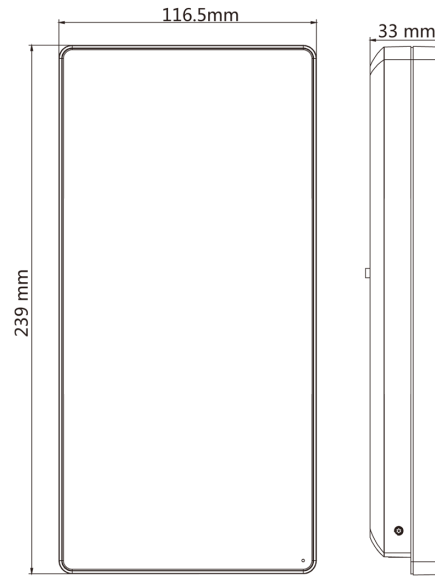

Without Fingerprint Module