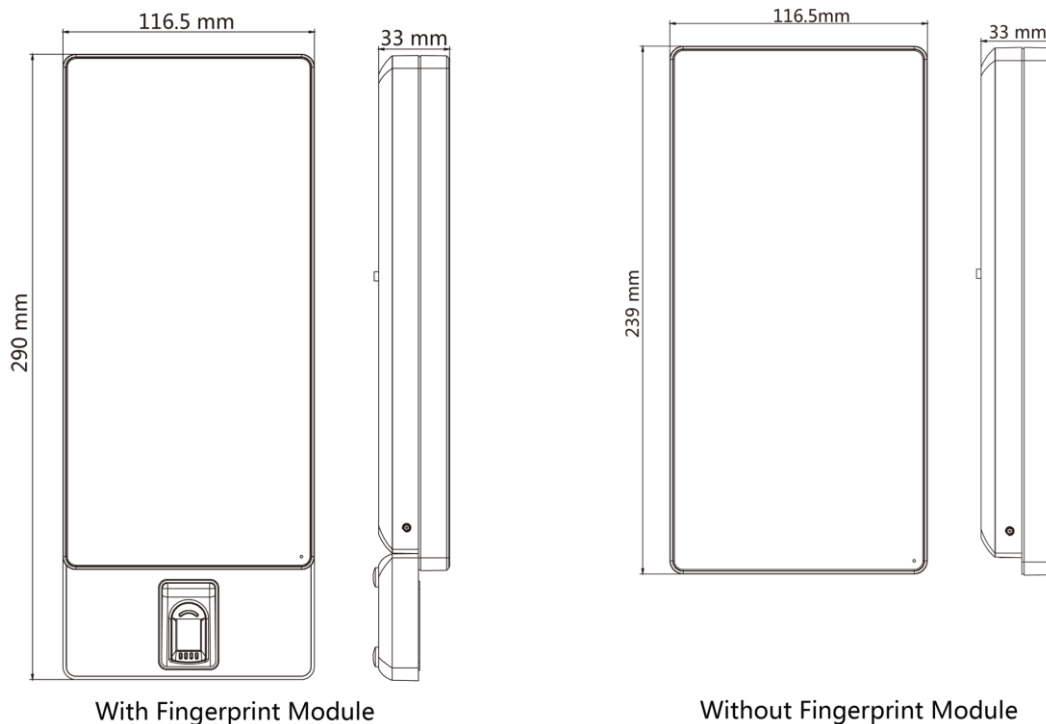

General

Supplement light	White light and IR light
Power supply method	2-pin connector
Power supply	12 VDC/2 A
Working temperature	-30 °C to 60 °C (-22 °F to 140 °F)
Working humidity	10 to 90% (No condensing)
Dimensions	239 mm × 116.5 mm × 33 mm (9.4" × 4.6" × 1.3")
Application environment	Indoor
Protective level	IP65
Installation	Surface
Language	English, Spanish (South America), Arabic, Thai, Indonesian, Russian, Vietnamese, Portuguese (Brazil)
Platform	Hik-ProConnect and HikCentral Professional

▪ Available Model

DS-K1T671M(海外标配)/HIK BR/DS-K1T671M-L,DS-K1T671MF(海外标配)/HIK BR/DS-K1T671MF-L,

▪ Dimension