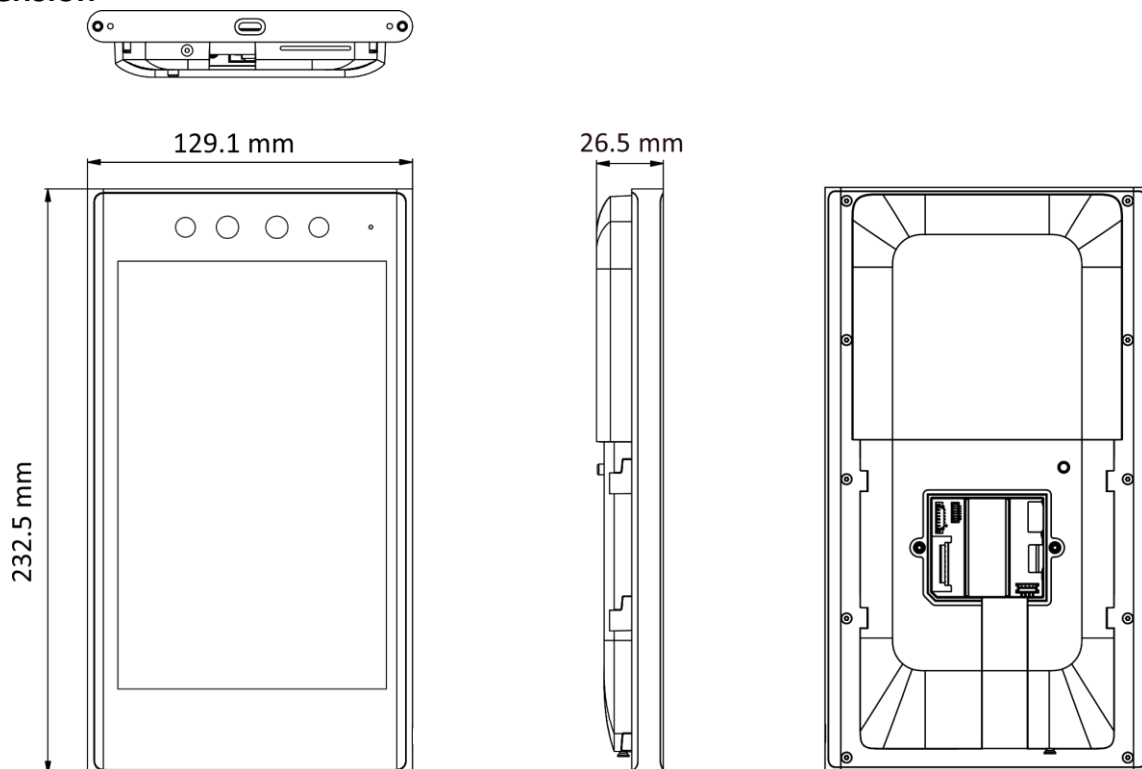

Function	
Configuration via Web browser	Support
Hik-Connect	Support operation via mobile application
Video intercom	Support
QR code recognition	Support (with QR code module)
Face anti-spoofing	Support
Face mask recognition	Support

▪ **Available Model**

DS-K1T681DBWX

▪ **Dimension**