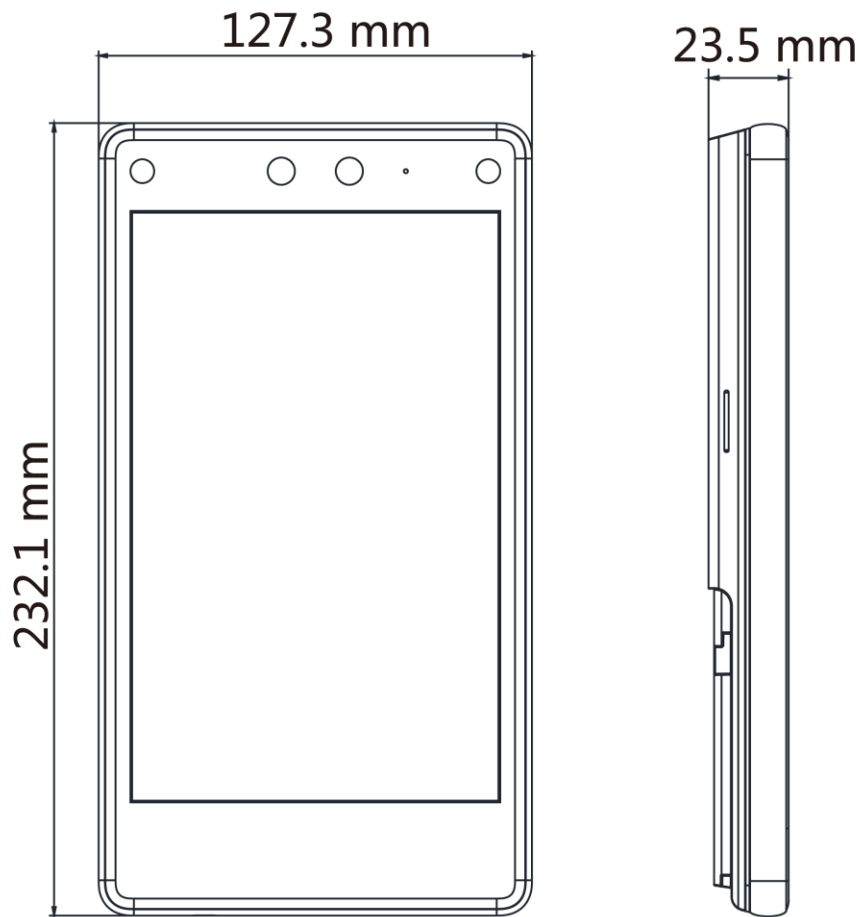

General

Power supply method	12 VDC/24 VDC Power Adapter
Power supply	12-24 VDC, 3 A, Standard PoeE
Working temperature	-30 °C to 60 °C (-22 °F to 140 °F)
Working humidity	0 to 90% (No condensing)
Dimensions	127.3 mm × 232.1 mm × 23.5 mm (5.0" × 9.1" × 0.9")
Protective level	IP65

▪ **Available Model**

DS-K1T680D-E1

▪ **Dimension**