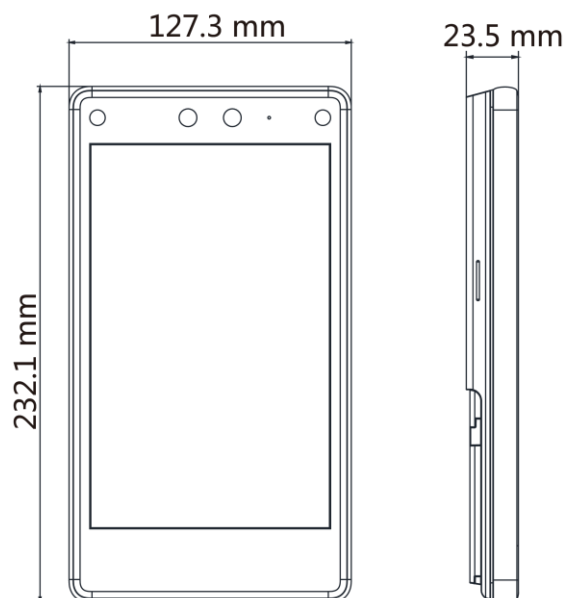

DS-K1T680DG1:

Supported in Australia, Taiwan (China), and Latin America

LTE FDD: B1/B2/B3/B4/B5/B7/B8/B28

LTE TDD: B40

WCDMA: B1/B2/B5/B8

GSM: B2/B3/B5/B8

▪ Dimension

Distributed by