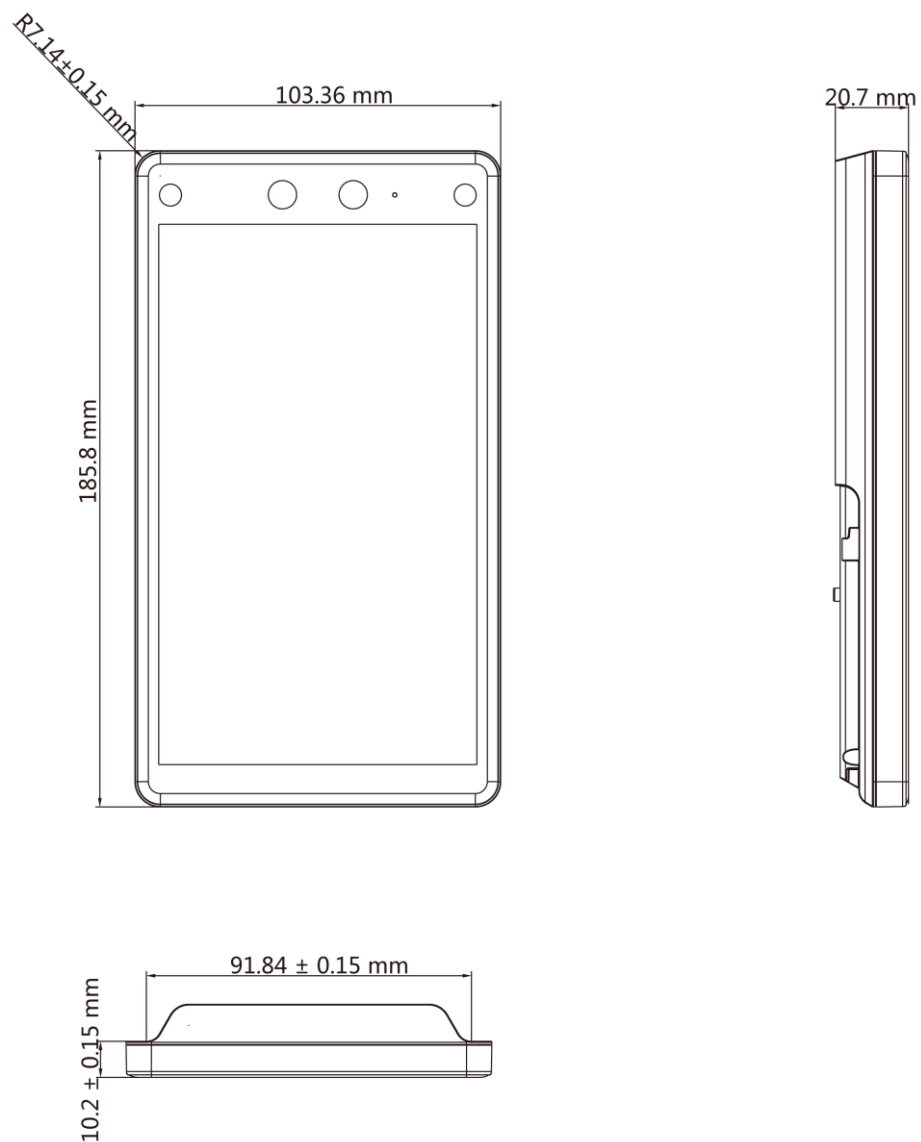

Language	English, Spanish (South America), Arabic, Thai, Indonesian, Russian, Vietnamese, Portuguese (Brazil)
Platform	Hik-ProConnect and HikCentral Professional

▪ Available Model

DS-K1T672M

▪ Dimension