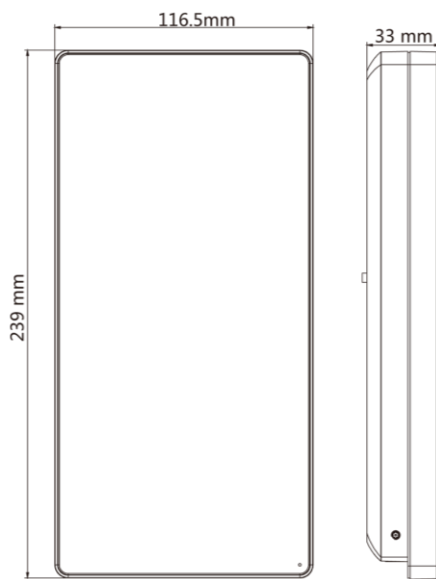

Time synchronization	Support
General	
Power supply method	2 pin connector
Power supply	12 VDC/ 2 A
Working temperature	-30 °C to 60 °C (-22 °F to 140 °F)
Working humidity	10 to 90% (No condensing)
Dimensions	239 mm × 116.5 mm × 33 mm (9.4" × 4.6" × 1.3")
Protective level	IP65
Installation	Wall mounting
Language	English, Spanish (South America), Arabic, Thai, Indonesian, Russian, Vietnamese, Portuguese (Brazil)
Platform	Hik-ProConnect and HikCentral Professional

▪ **Available Model**

DS-K1T607TMW

▪ **Dimension**

Without Fingerprint Module