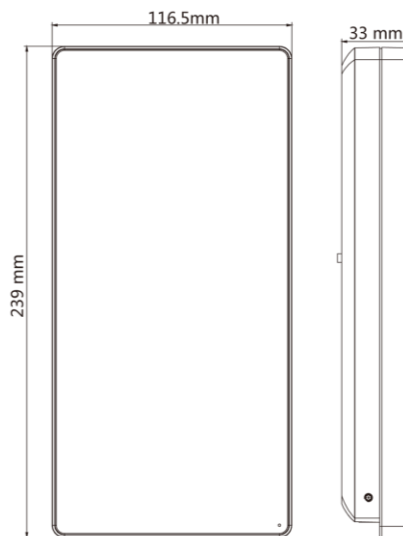

General

Power supply method	2 pin connector
Power supply	12 VDC/ 2 A
Working temperature	-30 °C to 60 °C (-22 °F to 140 °F)
Working humidity	10 to 90% (No condensing)
Dimensions	239 mm × 116.5 mm × 33 mm (9.4" × 4.6" × 1.3")
Protective level	IP65
Installation	Wall mounting
Language	English, Spanish (South America), Arabic, Thai, Indonesian, Russian, Vietnamese, Portuguese (Brazil)
Platform	Hik-ProConnect and HikCentral Professional

▪ **Available Model**

DS-K1T671TM

▪ **Dimension**

Without Fingerprint Module