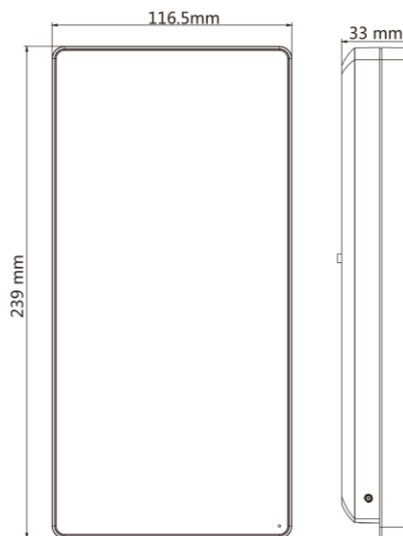

General

Power supply method	2 pin connector
Power supply	12 VDC/ 2 A
Working temperature	-30 °C to 60 °C (-22 °F to 140 °F)
Working humidity	10 to 90% (No condensing)
Dimensions	239 mm × 116.5 mm × 33 mm (9.4" × 4.6" × 1.3")
Protective level	IP65
Installation	Wall mounting
Language	English, Spanish (South America), Arabic, Thai, Indonesian, Russian, Vietnamese, Portuguese (Brazil)
Platform	Hik-ProConnect and HikCentral Professional

▪ **Available Model**

DS-K1T671TM

▪ **Dimension**

Without Fingerprint Module