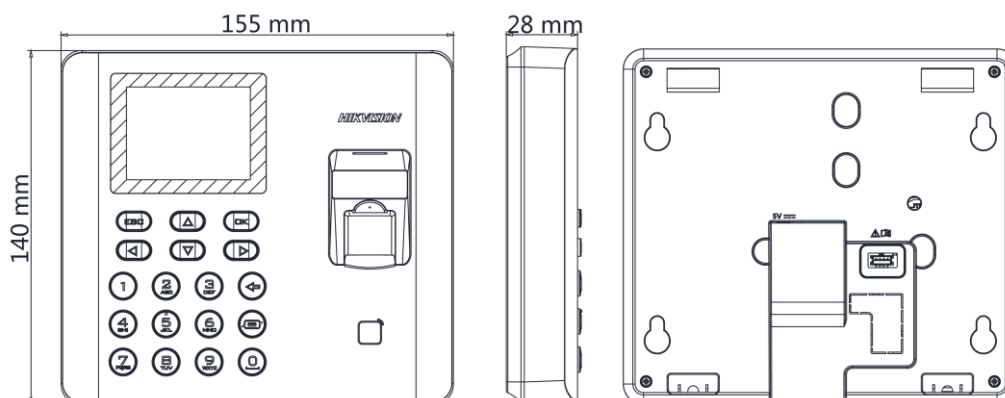

▪ Specification

System	
Operating system	Linux
Screen	
Screen size	2.4-inch
Type	LCD-TFT display screen
Audio	
Audio output	1 loudspeaker, 1 buzzer
Network	
Wired network	TCP/IP, 10/100Mbps, self-adaptive
Wi-Fi	Support
Interface	
Network interface	1
USB	1
Capacity	
Card capacity	3000
Fingerprint capacity	3000
Event capacity	100,000
Authentication	
Card type	Mifare 1 card
Card reading distance	0 to 5 cm
Card reading duration	< 1 s
Fingerprint module	Optical fingerprint module
Fingerprint comparing mode	1:1 and 1:N
Fingerprint recognition duration	< 1 s
Fingerprint FAR	≤ 0.001 %
Fingerprint FRR	≤ 0.01 %
Others	
Indicator	Power/status (red/green)
Power supply	5 VDC/1 A
Working temperature	-10 °C to +55 °C (14 °F to +131 °F)
Working humidity	10% to 90% (no condensing)
Color	Black
Dimensions	140 mm × 155 mm × 30 mm (5.51" × 6.01" × 1.18")
Application environment	Indoor
Installation	Surface mounting, desk stand

▪ Dimension

▪ Available Model