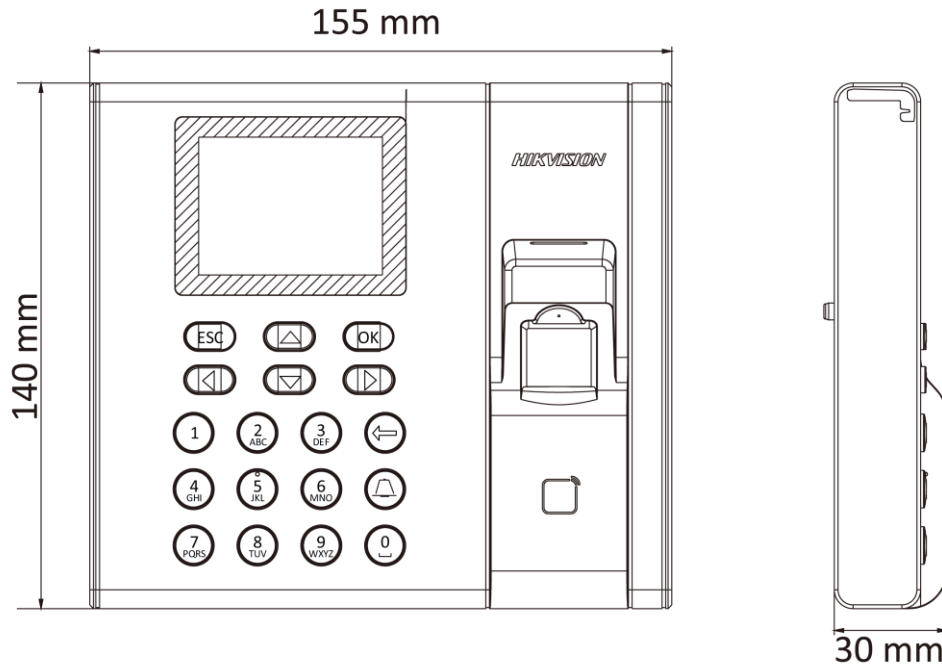

## ▪ Specification

<b>System</b>	
Operation system	Linux
<b>Screen</b>	
Size	2.4-inch
Type	LCD-TFT display screen
<b>Audio</b>	
Audio output	1 loudspeaker, 1 buzzer
<b>Network</b>	
Wired network	TCP/IP, 10/100Mbps, self-adaptive
Communication protocol	TCP/IP, ISUP
<b>Interface</b>	
Network interface	1
Lock output	1
Exit button	1
Door contact input	1
TAMPER	1
USB	1
<b>Capacity</b>	
Card capacity	1000
Fingerprint capacity	1000
Event capacity	100,000
<b>Authentication</b>	
Card type	Mifare 1 card
Card reading distance	0 to 5 cm
Fingerprint module	Optical fingerprint module
Fingerprint comparing mode	1:1 and 1:N
Fingerprint recognition duration	< 1 s
Fingerprint False Acceptance Rate (FAR)	≤ 0.001 %
Fingerprint False Rejection Rate (FRR)	≤ 0.01 %
<b>Others</b>	
Power supply	12 VDC/1 A
Working temperature	-10 °C to +55 °C (14 °F to +131 °F)
Working humidity	10% to 90% (no condensing)
Color	Silver
Dimensions	140 mm × 155 mm × 30 mm (5.51" × 6.01" × 1.18")
Self Service Reports (SSR)	Stand-alone operation, calculate attendance data and export reports via USB interface
Installation	Wall mounting

## ▪ Dimension