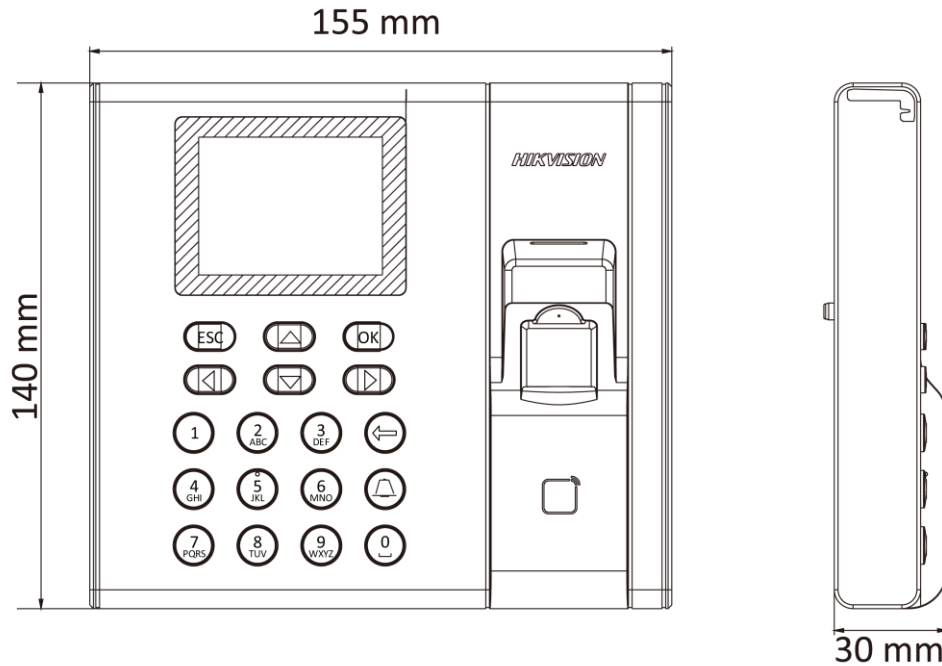

## ▪ Specification

<b>System</b>	
Operating system	Linux
<b>Screen</b>	
Screen size	2.4-inch
Type	LCD-TFT display screen
<b>Audio</b>	
Audio control	1 loudspeaker, 1 buzzer
<b>Network</b>	
Wired network	TCP/IP, 10/100Mbps, self-adaptive
Communication protocol	TCP/IP, ISUP
<b>Interface</b>	
Network interface	1
Lock output	1
Exit button	1
Door contact input	1
TAMPER	1
USB	1
<b>Capacity</b>	
Fingerprint capacity	1000
Event capacity	100,000
<b>Authentication</b>	
Fingerprint module	Optical fingerprint module
Fingerprint comparing mode	1:1 and 1:N
Fingerprint recognition duration	< 1 s
Fingerprint FAR	≤ 0.001 %
Fingerprint FRR	≤ 0.01 %
<b>Others</b>	
Power supply	12 VDC/1 A
Working temperature	-10 °C to +55 °C (14 °F to +131 °F)
Working humidity	10% to 90% (no condensing)
Color	Silver
Dimensions	140 mm × 155 mm × 30 mm (5.51" × 6.01" × 1.18")
Self Service Reports (SSR)	Stand-alone operation, calculate attendance data and export reports via USB interface
Installation	Wall mounting

## ▪ Dimension