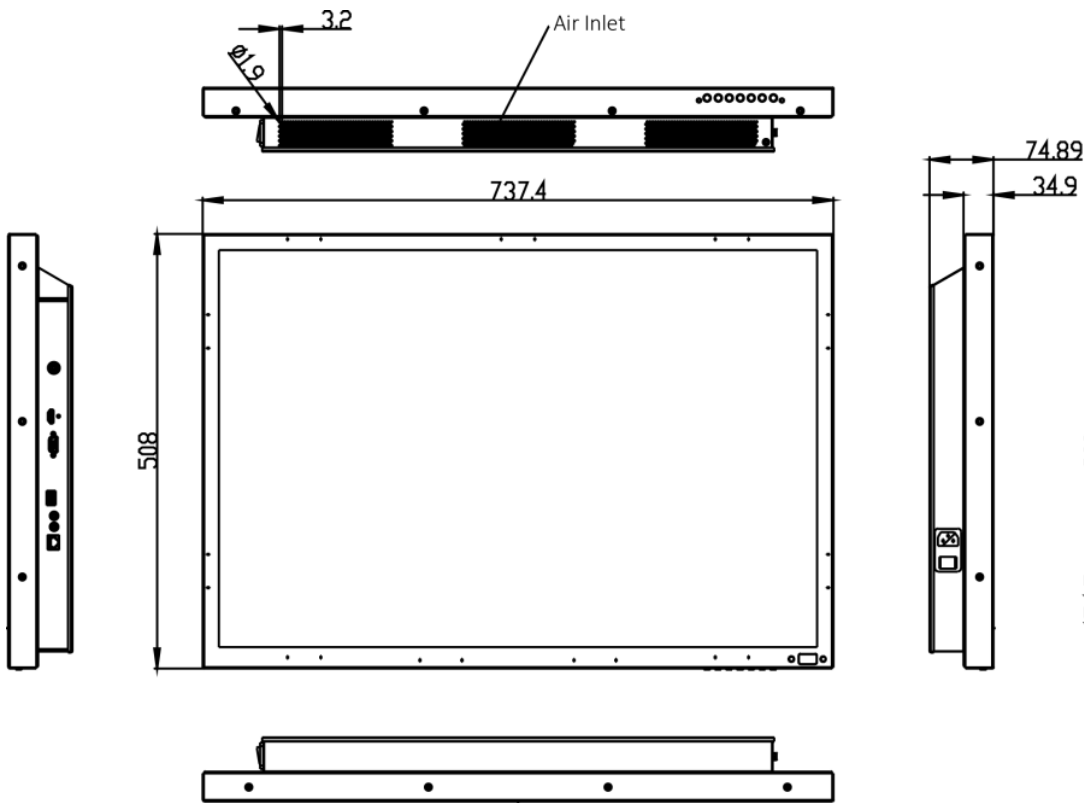

Dimensions (unit: mm)

Distributed by