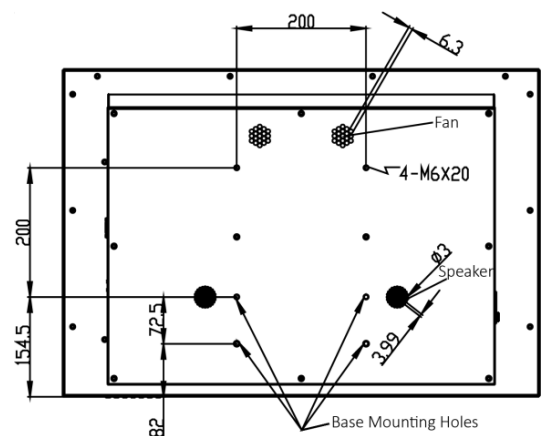

Hikvision USA
T +1-909-895-0400
sales.usa@hikvision.com

Hikvision Europe
T +31-23-55-42-770
info.eu@hikvision.com

Hikvision Middle East
T +971-4-8816086
salesme@hikvision.com

Hikvision Russia
T +7-495-669-67-99
saleru@hikvision.com

Hikvision India
T +91-22-28469900
sales@pramahikvision.com

Hikvision Italy
T +39-0438-6902
info.it@hikvision.com

Hikvision France
T +33(0)1-85-330-450
info.fr@hikvision.com

Hikvision Spain
T +34-91-737-16-55
info.es@hikvision.com

Hikvision Poland
T +48-22-460-01-50
poland@hikvision.com

Hikvision UK
T +01628-902140
support.uk@hikvision.com

Hikvision Singapore
T +65-6684-4718
sg@hikvision.com

Hikvision Oceania
T +61-2-8599-4233
salesau@hikvision.com

Hikvision Canada
T +1-909-895-0400
sales.usa@hikvision.com

Hikvision Korea
T +82-31-731-8841
sales.korea@hikvision.com

Hikvision Brazil
T +55 11 3318-0050
Latam.support@hikvision.com

Hikvision Africa
T +27 (10) 0351172
sale.africa@hikvision.com

Hikvision Hong Kong
T +852-2151-1761