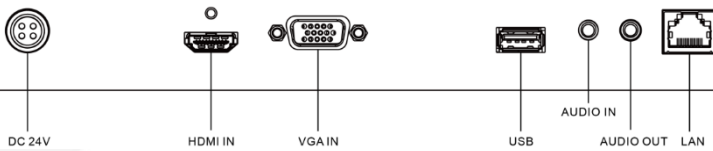

Interfaces

NO.	Description
1	DC 24V
2	HDMI IN
3	VGA IN
4	USB
5	AUDIO IN
6	AUDIO OUT
7	LAN

Model

DS-D5032FL-C

Specifications

Model	DS-D5032FL-C		
Backlight	LED Backlight		
Screen Size	31.5"		
Pixel Pitch	0.36375 mm x 0.36375 mm		
Max Resolution	1920 x 1080		
Brightness	400 cd/m ² (Typical)		
Contrast	3000 : 1		
Response Time	6.5 ms		
Color	16.7 M		
Active Area	698.40 mm x 392.85 mm		
Viewing Angle	Horizontal 178°, Vertical 178°		
Interfaces	HDMI Input	1	
	VGA Input	1	
	USB 2.0	1	
	AUDIO In	1	
	AUDIO out	1	
	LAN	1	
Power Supply	24V DC or 100 to 240V AC, 50/60Hz		
Power Consumption	≤ 65 W		
Standby Power Consumption	< 0.5 W(Standby)		
Loudspeaker	3W x 2		
Camera	Image Sensor	1/2.8" Progressive Scan CMOS	
	Min. Illumination	Color: 0.005 lux @(F1.2, AGC ON), 0 lux with IR on	
	Shutter Speed	1/3 s to 1/100,000 s	
	Slow Shutter	Support	
	Lens	2.8 mm, horizontal field of view: 108°	
	Lens Mount	M12	
	Iris	F1.6	
	Day &Night	IR cut filter	
	DNR	3D DNR	
	Wide Dynamic Range	120dB	
Compression Standard	Video Compression	Main stream: H.265/H.264 Sub stream: H.265/H.264/MJPEG Third stream: H.265/H.264	
	H.264 Type	Main Profile/High Profile	
	H.264+	Support	
	H.265 Type	Main Profile	
	H.265+	Support	
Video Bit Rate	32 Kbps to 16 Mbps		
Image	Max. Resolution	1920 × 1080	
	Main Stream	50Hz: 25fps (1920 × 1080, 1280 × 960, 1280×720) 60Hz: 30fps (1920 × 1080, 1280 × 960, 1280×720)	
	Sub Stream	50Hz: 25fps (640 × 360, 352 × 288) 60Hz: 30fps (640 × 360, 352 × 240)	
	Third Stream	50Hz: 25fps (1920 × 1080)	