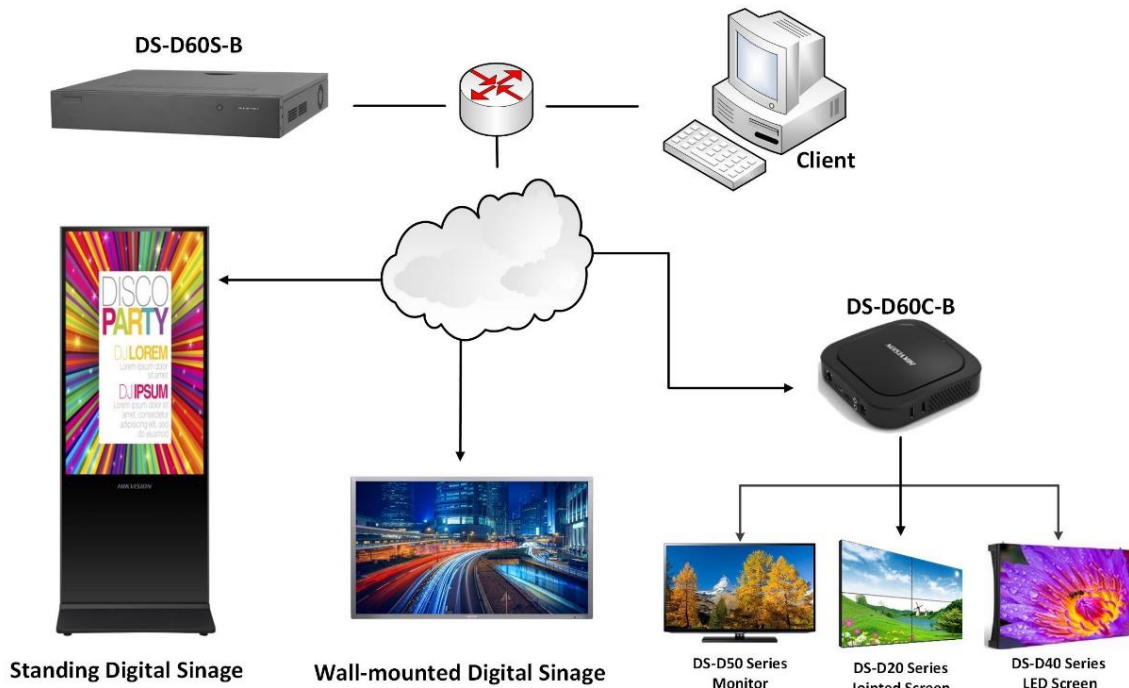

Typical Application