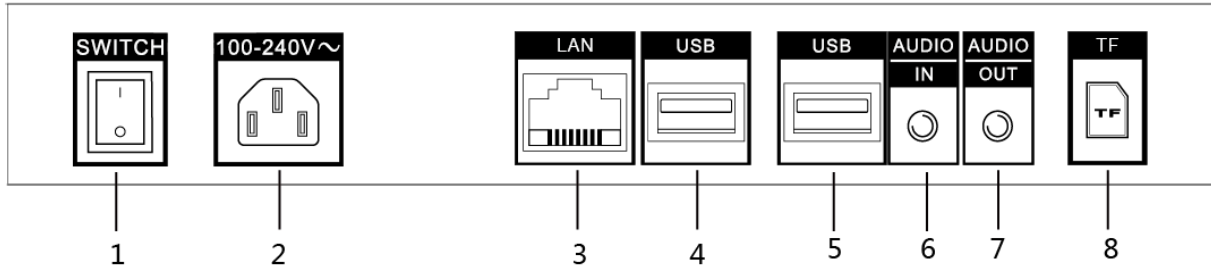

Physical Interface

No.	Interface	Description	No.	Interface	Description
1	SWITCH	Power switch	2	100-240V~	Power interface
3	LAN	Network interface	4	USB	USB 2.0 interface
5	USB	USB 2.0 interface	6	AUDIO IN	Audio input
7	AUDIO OUT	Audio output	8	TF	TF card slot

Accessory Device

Model	Material Code	Description	Picture
DS-D60S-B	302501753	Information release management server (integration of software and hardware)	

Available Model

DS-D6043TL-B