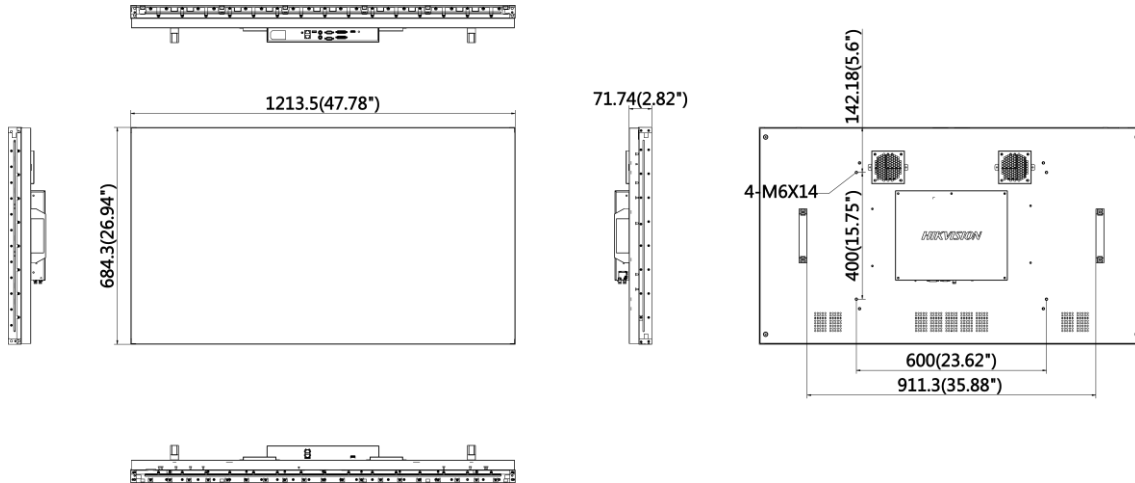

## ▪ Specification

Model		DS-D2055NL-B/Y
<b>Product Model</b>	Product Model	DS-D2055NL-B/Y
<b>Display</b>	Screen Size	55 inch
	Active Display Area	1209.6 (H) mm × 680.4 (V) mm
	Backlight	Direct-lit LED backlight
	Pixel Pitch	0.63 mm
	Physical Seam	3.5 mm
	Bezel Width	2.3 mm (top/left), 1.2 mm (bottom/right)
	Resolution	1920 × 1080@60 Hz (downward compatible)
	Brightness	500 cd/m <sup>2</sup>
	Viewing Angle	Horizontal 178°, vertical 178°
	Color Depth	8 bit, 16.7 M
	Contrast Ratio	1200:1
	Response Time	8 ms (G to G)
	Color Gamut	72% NTSC
Surface Treatment	Haze 25%, 3H	
<b>Interface</b>	Video & Audio Input	HDMI × 1, DVI × 1, VGA × 1, CVBS × 1, USB × 1
	Video & Audio Output	DVI × 1, VGA × 1, CVBS × 1
	Control Interface	RS232 IN × 1, RS232 OUT × 1
<b>Power</b>	Power Supply	100-240 VAC, 50/60 Hz
	Power Consumption	≤ 192 W
	Standby Consumption	≤ 0.5 W
<b>Working Environment</b>	Working Temperature	0°C to 40°C (32°F to 104°F)
	Working Humidity	10% to 80% RH (non-condensing)
	Storage Temperature	-20°C to 60°C (-4°F to 140°F)
	Storage Humidity	10% to 80% RH (non-condensing)
<b>General</b>	Casing Material	SECC
	VESA	600 (H) mm × 400 (V) mm
	Product Dimension (W × H × D)	1213.5 mm × 684.3 mm × 71.74 mm (47.78" × 26.94" × 2.82")
	Package Dimension (W × H × D)	Carton with two displays: 1404 mm × 910 mm × 464 mm (55.28" × 35.83" × 18.27") Carton with a single display: 1404 mm × 910 mm × 464 mm (55.28" × 35.83" × 18.27")
	Net Weight	26.91 ± 0.5 Kg (59.33 ± 1.1 lb) for single display
	Gross Weight	68.12 ± 0.5 Kg (150.18 ± 1.1 lb) for carton with two displays 38.84 ± 0.5 Kg (85.63 ± 1.1 lb) for carton with a single display
	Packing List	LCD display × 1, power cable × 1, network cable × 1, screw × 4, installation instruction × 1, remote control × 1, IR receiver × 1, CD-ROM × 1, RS-232 converter × 1

## ▪ Dimension