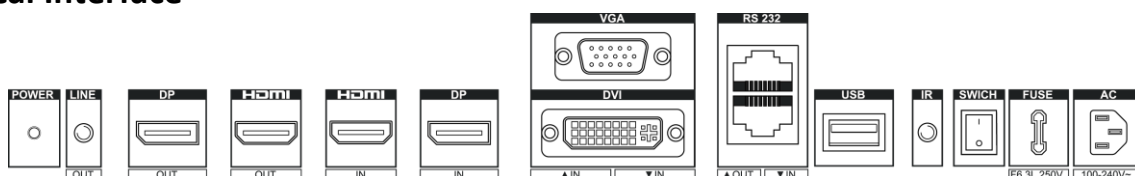

▪ Physical Interface

Interface	Description	Interface	Description
POWER	Power indicator	DVI IN	DVI-I input interface for digital signals
LINE OUT	Audio output interface for analog signals	RS 232 OUT	Serial loopback output interface
DP OUT	DP output interface for digital signals	RS 232 IN	Serial input interface
HDMI OUT	HDMI output interface for	USB	USB interface