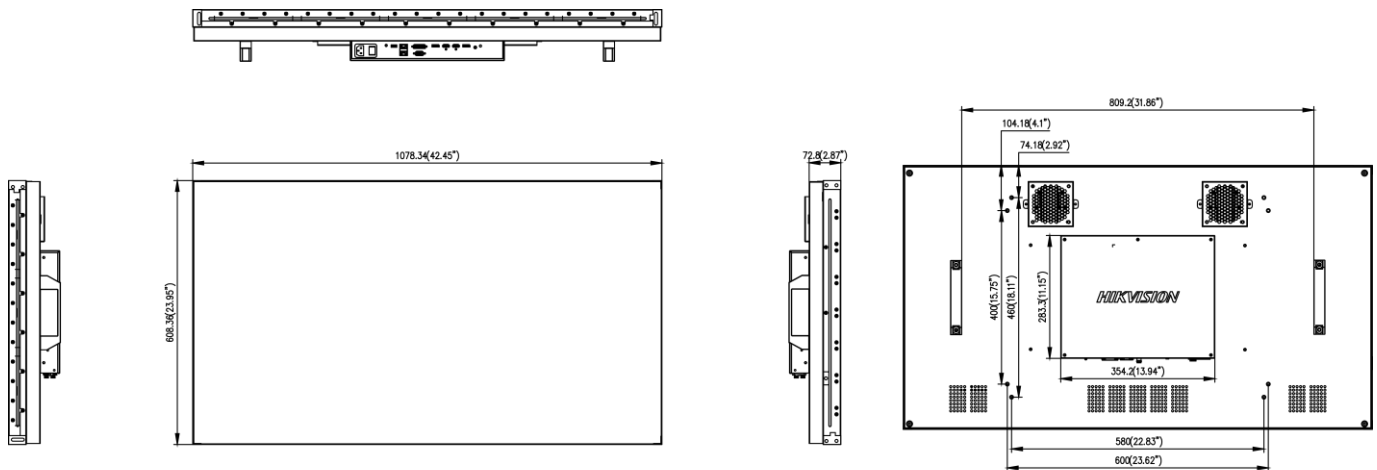

digital signals		
HDMI IN	HDMI input interface for digital signals	IR	IR input interface
DP IN	DP input interface for digital signals	SWITCH	Switch button
VGA IN	VGA input interface for analog signals	-	-

Dimension

Distributed by

Available Model

DS-D2049LU-Y

HIKVISION®

Headquarters

No.555 Qianmo Road, Binjiang District,
Hangzhou 310051, China
T +86-571-8807-5998
overseasbusiness@hikvision.com

Hikvision USA
T +1-909-895-0400
sales.usa@hikvision.com

Hikvision Australia
T +61-2-8599-4233
salesau@hikvision.com

Hikvision India
T +91-22-28469900
sales@pramahikvision.com

Hikvision Canada
T +1-866-200-6690
sales.canada@hikvision.com

Hikvision Thailand
T +662-275-9949
sales.thailand@hikvision.com

Hikvision Europe
T +31-23-5542770
sales.eu@hikvision.com

Hikvision Italy
T +39-0438-6902
info.it@hikvision.com

Hikvision Brazil
T +55 11 3318-0050
Latam.support@hikvision.com

Hikvision Turkey
T +90 (216)521 7070- 7074
sales.tr@hikvision.com

Hikvision Malaysia
T +601-7652-2413
sales.my@hikvision.com

Hikvision UK & Ireland
T +01628-902140
sales.uk@hikvision.com

Hikvision South Africa
Tel: +27 (10) 0351172
sale.africa@hikvision.com

Hikvision France
T +33(0)1-85-330-450
info.fr@hikvision.com

Hikvision Kazakhstan
T +7-727-9730667
nikia.panfilov@hikvision.ru

Hikvision Vietnam
T +84-974270888
sales.vt@hikvision.com

Hikvision UAE
T +971-4-4432090
salesme@hikvision.com

Hikvision Singapore
T +65-6684-4718
sg@hikvision.com

Hikvision Spain
T +34-91-737-16-55
info.es@hikvision.com

Hikvision Tashkent
T +99-87-1238-9438
uzb@hikvision.ru

Hikvision Hong Kong
T +852-2151-1761
info.hk@hikvision.com

Hikvision Russia
T +7-495-669-67-99
saleru@hikvision.com

Hikvision Korea
T +82-(0)31-731-8817
sales.korea@hikvision.com

Hikvision Poland
T +48-22-460-01-50
info.pl@hikvision.com

Hikvision Indonesia
T +62-21-2933759
Sales.Indonesia@hikvision.com

Hikvision Colombia
sales.colombia@hikvision.com