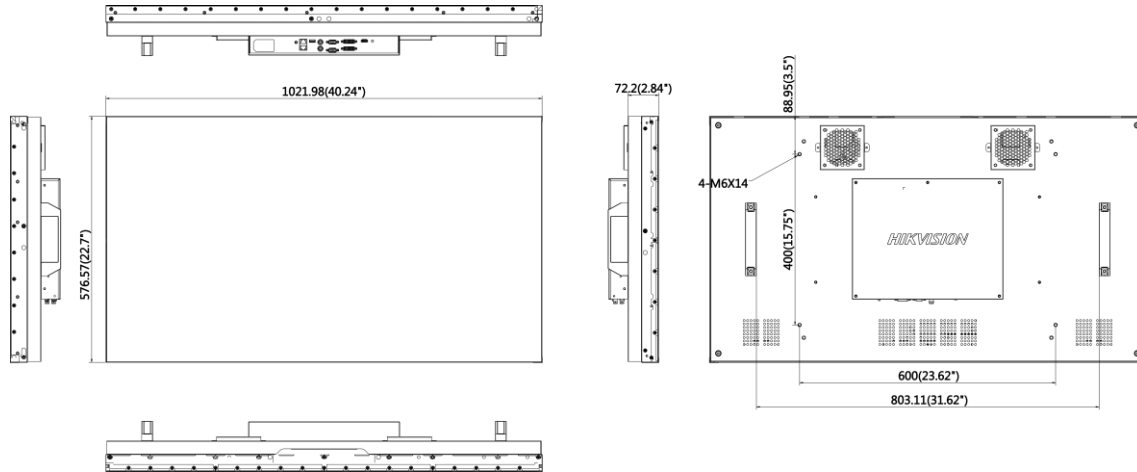

USB	USB interface	RS232 IN	Serial loopback input interface
RS232 OUT	Serial loopback output interface	IR IN	IR input interface

Dimension