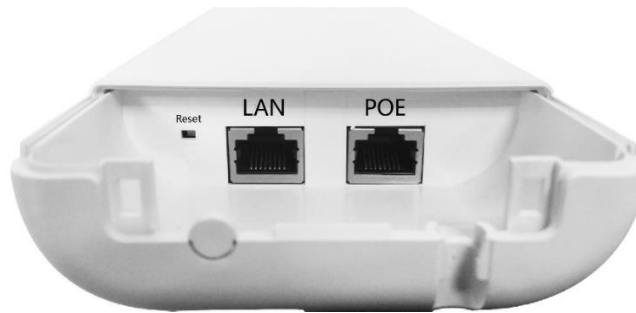

Physical Interface

Physical Interface	Description
Reset	Restore default factory settings
LAN	Access to the camera, information distribution screen and other equipment
PoE	PoE port connection with PoE power supply