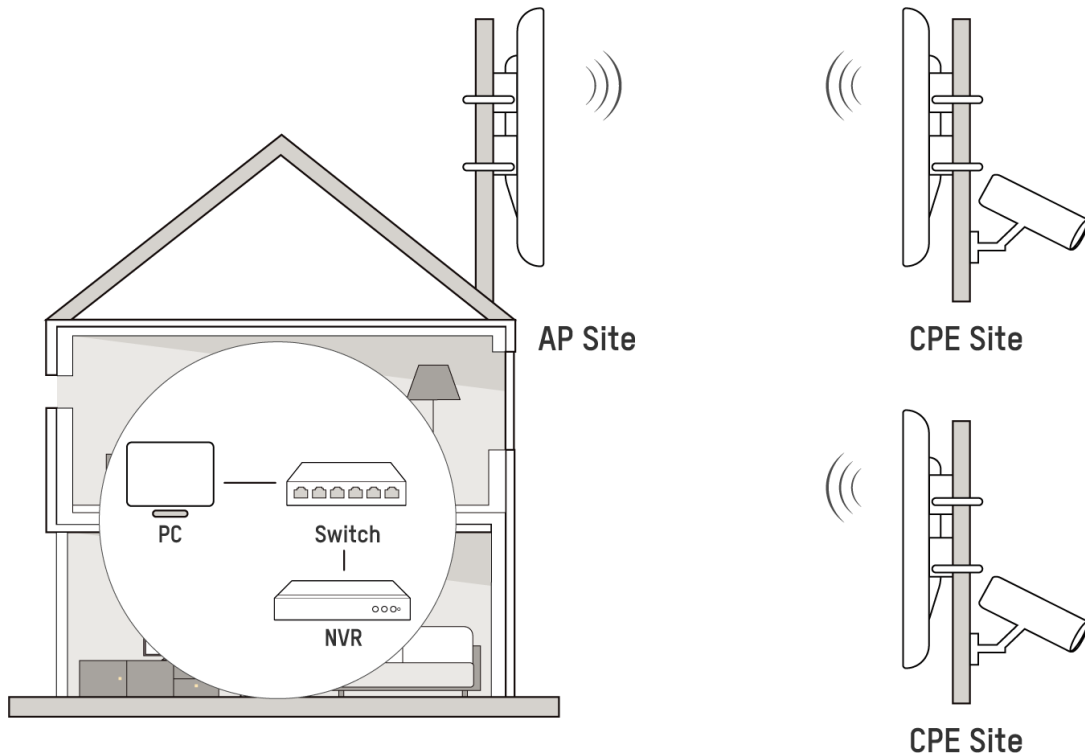

Typical Application