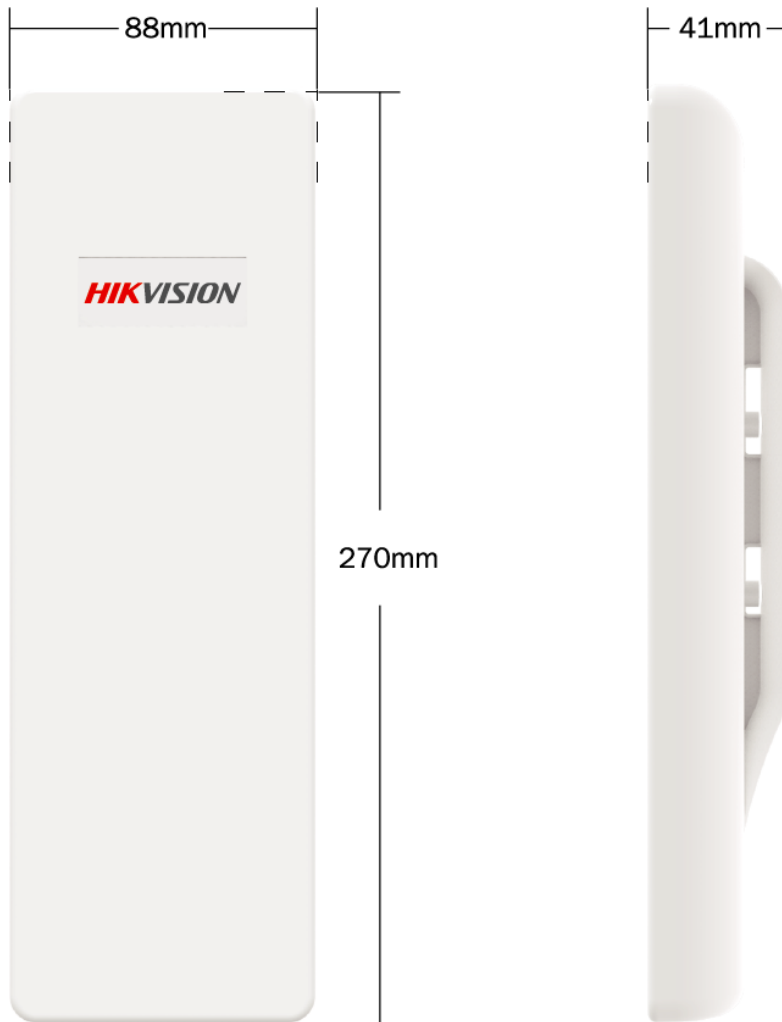

Dimension (unit: mm)