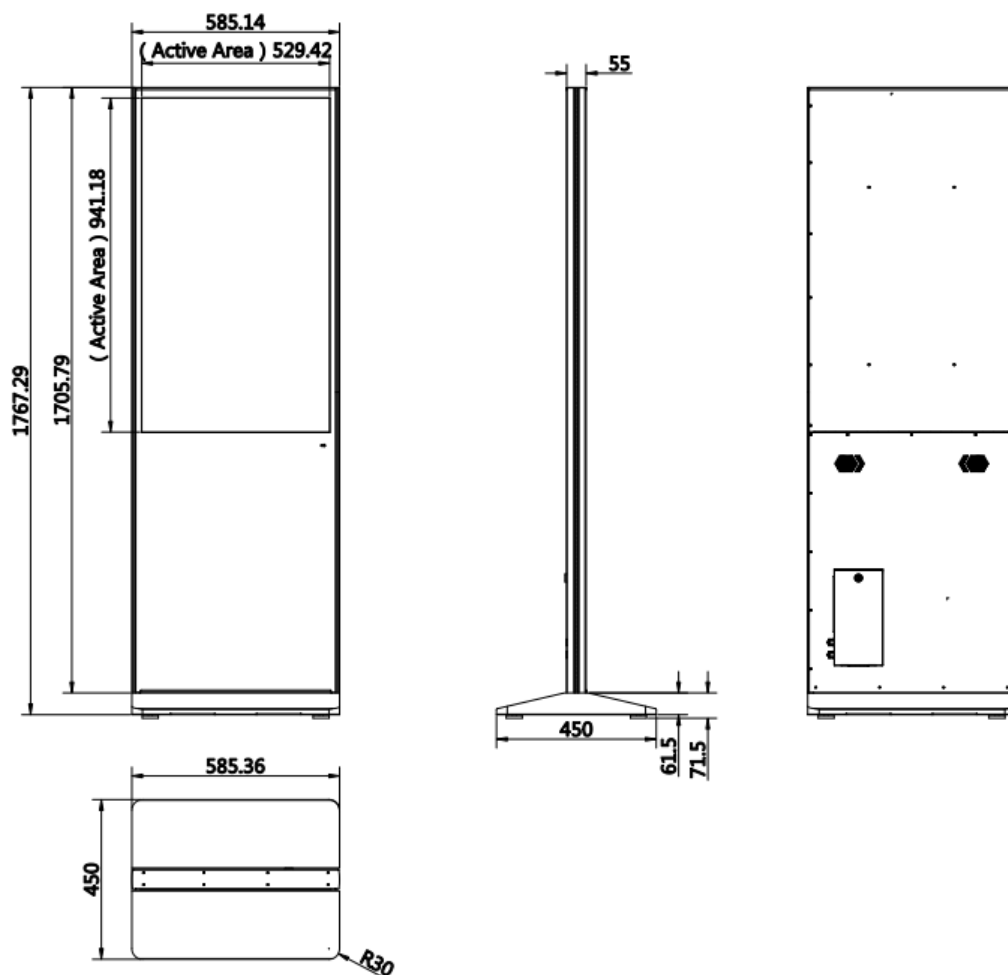

## ▪ Specification

Model		DS-D6043UL-B/S
Display	Viewing Angle	178° (H) /178° (V)
	Contrast Ratio	5000:1
	Screen Size	42.5 inch
	Active Display Area	941.184 (H) mm x 529.416 (V) mm
	Backlight	D-LED
	Pixel Pitch	0.2451(H) mm x 0.2451 (V) mm
	Resolution	3840 × 2160
	Brightness	500 cd/m <sup>2</sup>
	Color Depth	8 bit + FRC
	Response Time	6.5 ms
	Color Gamut	72% NTSC
	Reliability	7 × 24 H
	Refresh Rate	60 Hz
Built-in System	Operation System	Android 8.1.0
	Processor	Cortex-A17, 4-core, main frequency 1.6 GHz
	Memory	2 GB
	Built-in Storage	16 GB EMMC
Interface	Video & Audio Input	AUDIO IN × 1, HDMI IN × 2, VGA IN × 1
	Video & Audio Output	AUDIO OUT × 1
	Network Interface	LAN × 1, Wi-Fi
	Data Transmission Interface	USB 2.0 × 2, BT 4.2 × 1, TF card × 1
Internal Function	Loudspeaker	2 × built-in speaker, 8 Ω 5 W
Working Environment	Storage Temperature	10% to 80%
	Storage Humidity	5% to 90% RH
General	Material Type	DAT, MPG, VOB, TS, AVI, MKV, MP4, MOV, 3GP, TS, FLV, WEBM, ASF, MP1, MP2, MP3, WMA, WAV, OGG, OGA, FLAC, ACC, M4A, XMF, MXMF, RTTTL, RTX, OTA, IMY, JPG, JPEG, BMP, GIF, PNG
	Power Supply	100 to 240 VAC, 50/60 Hz
	Power Consumption	≤ 150 W
	Standby Consumption	< 0.5 W
	Working temperature	0 °C to 40 °C (32 °F to 104 °F)
	Working humidity	10% to 80% RH
	Product Dimensions (W × H × D)	Without base: 585.14 mm × 1705.79 mm × 55 mm (23.05" × 67.21" × 2.17") With base: 585.14 mm × 1767.29 mm × 450 mm (23.05" × 69.63" × 17.73")
	Package Dimensions (W × H × D)	1935 mm× 765 mm × 303 mm (76.18" × 30.12" × 11.93")
	Net weight	48.46 kg (106.84 lb.)
	Gross weight	63.46 kg (139.91 lb.)
	Packing List	Screen, Base, Key, Screw Kit, Installation Manual

▪ **Available Model**

DS-D6043UL-B/S

▪ **Dimension**

Unit: mm

**Headquarters**

No.555 Qianmo Road, Binjiang District,  
Hangzhou 310051, China  
T +86-571-8807-5998  
www.hikvision.com

Follow us on social media to get the latest product and solution information.