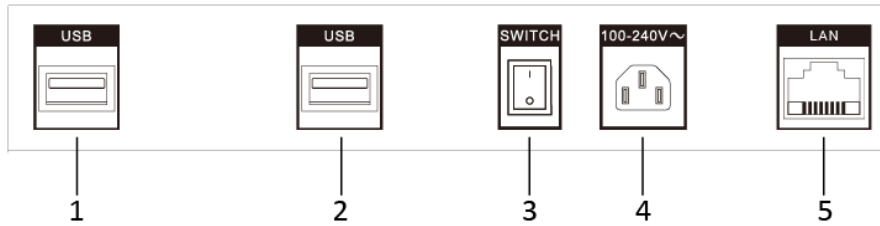

Physical Interface

No.	Interface	Description	No.	Interface	Description
1	USB	USB 2.0 interface	2	USB	USB 2.0 interface
3	Switch	Power switch	4	100-240V~	Power interface
5	LAN	Network Interface	--	--	--

Available Model

DS-D6043FL-B/S

Accessory Device

Model	Material Code	Description	Picture
DS-D60S-B	302501753	Information release management server (integration of software and hardware)