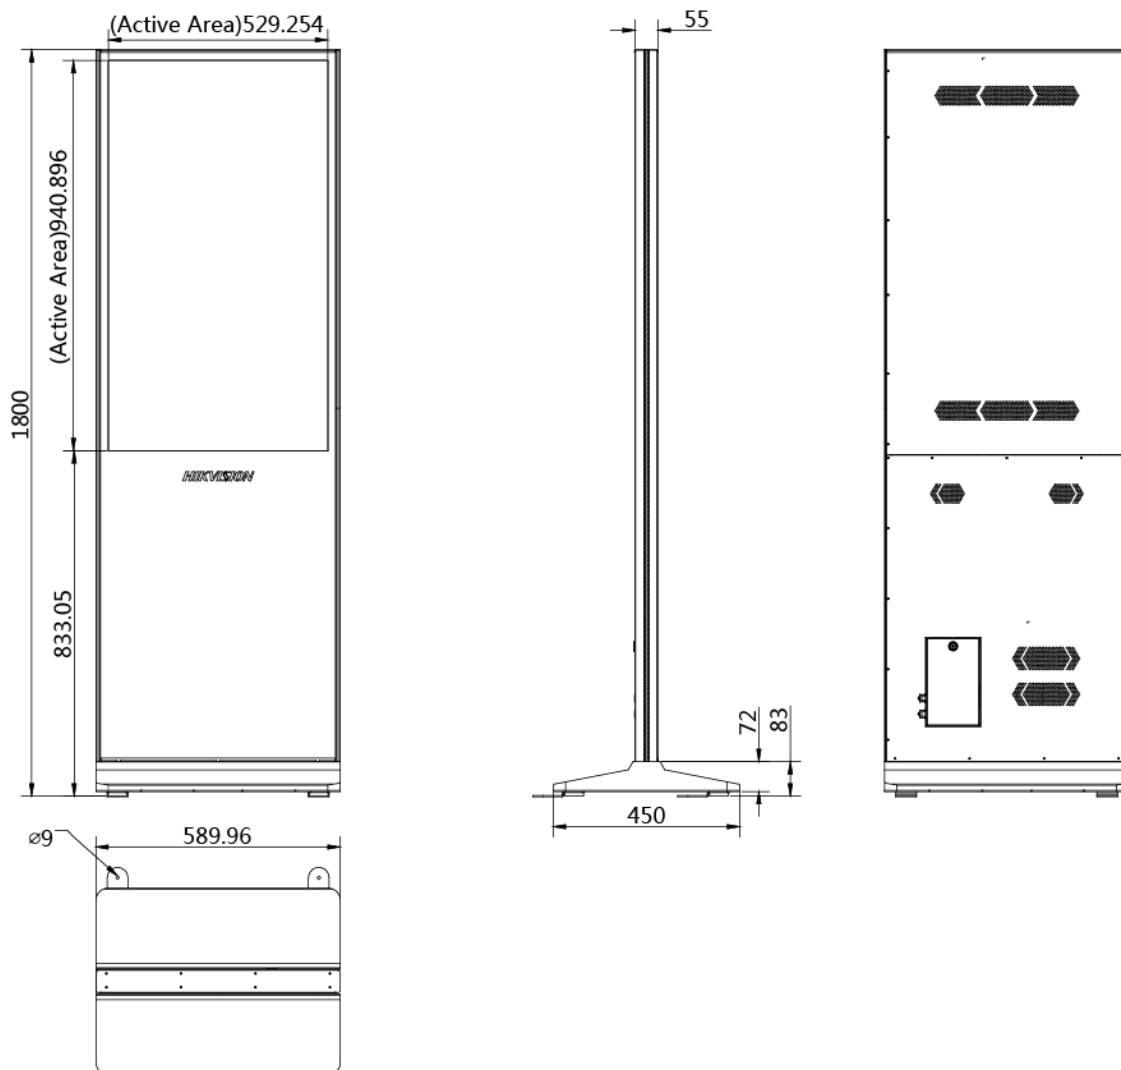

## Physical Interface

No.	Interface	Description	No.	Interface	Description
1	USB	USB 2.0 interface	2	USB	USB 2.0 interface
3	Switch	Power switch	4	100-240V~	Power interface
5	LAN	Network Interface	--	--	--

## Accessory Device

Model	Material Code	Description	Picture
DS-D60S-B	302501753	Information release management server (integration of software and hardware)	

**Dimension (unit: mm)**

DS-D6043FL-B/S (with base)