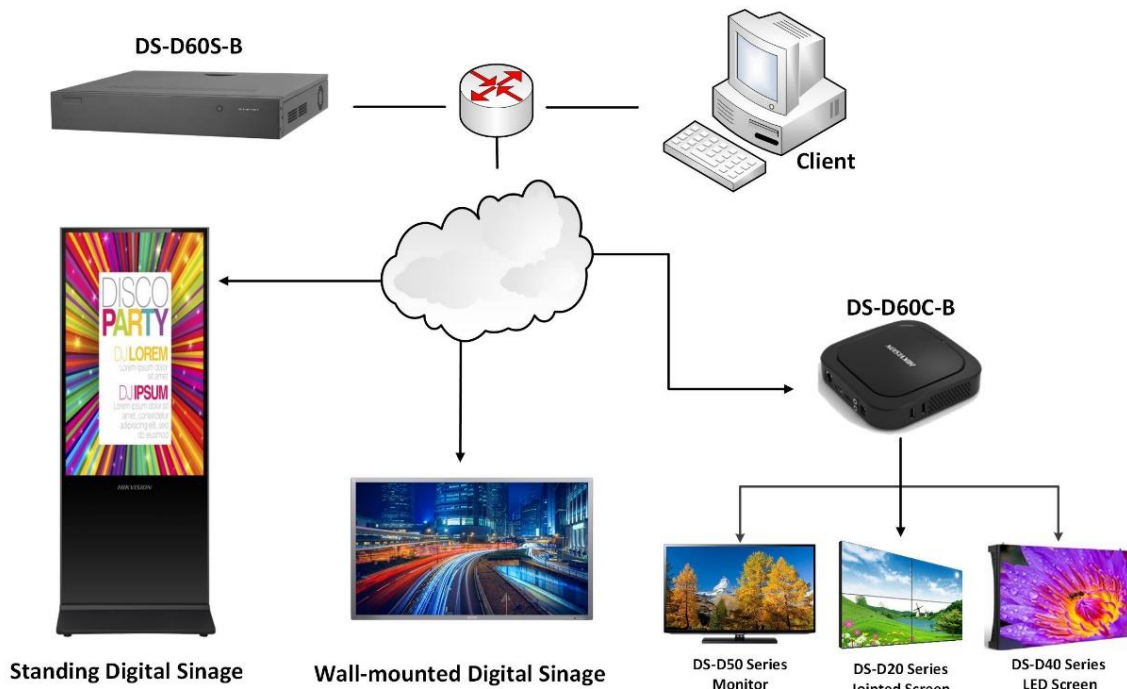

### Indoor Standing Digital Signage

Standing digital signage is used to broadcast information, release news, advertise products, etc., which is widely applicable to industry of entertainment, finance, traffic, etc.

## Physical Interface

No.	Interface	Description	No.	Interface	Description
1	USB	USB 2.0 interface	2	USB	USB 2.0 interface
3	Switch	Power switch	4	100-240V~	Power interface
5	LAN	Network Interface	--	--	--

## Accessory Device

Model	Material Code	Description	Picture
DS-D60S-B	302501753	Information release management server (integration of software and hardware)	

**Dimension (unit: mm)**

DS-D6043FL-B/S (with base)

## Typical Application

Distributed by