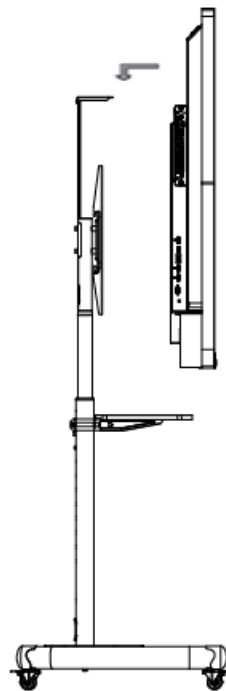

Distributed by

HIKVISION®

Headquarters

No.555 Qianmo Road, Binjiang District,
Hangzhou 310051, China
T +86-571-8807-5998
overseasbusiness@hikvision.com

Hikvision USA
T +1-909-895-0400
sales.usa@hikvision.com

Hikvision Australia
T +61-2-8599-4233
salesau@hikvision.com

Hikvision India
T +91-22-28469900
sales@pramahikvision.com

Hikvision Canada
T +1-866-200-6690
sales.canada@hikvision.com

Hikvision Thailand
T +662-275-9949
sales.thailand@hikvision.com

Hikvision Europe
T +31-23-5542770
sales.eu@hikvision.com

Hikvision Italy
T +39-0438-6902
info.it@hikvision.com

Hikvision Brazil
T +55 11 3318-0050
Latam.support@hikvision.com

Hikvision Turkey
T +90 (216)521 7070- 7074
sales.tr@hikvision.com

Hikvision Malaysia
T +601-7652-2413
sales.my@hikvision.com

Hikvision UK & Ireland
T +01628-902140
sales.uk@hikvision.com

Hikvision South Africa
Tel: +27 (10) 0351172
sale.africa@hikvision.com

Hikvision France
T +33(0)1-85-330-450
info.fr@hikvision.com

Hikvision Kazakhstan
T +7-727-9730667
nikia.panfilov@hikvision.ru

Hikvision Vietnam
T +84-974270888
sales.vt@hikvision.com

Hikvision UAE
T +971-4-4432090
salesme@hikvision.com

Hikvision Singapore
T +65-6684-4718
sg@hikvision.com

Hikvision Spain
T +34-91-737-16-55
info.es@hikvision.com

Hikvision Tashkent
T +99-87-1238-9438
uzb@hikvision.ru

Hikvision Hong Kong
T +852-2151-1761
info.hk@hikvision.com

Hikvision Russia
T +7-495-669-67-99
saleru@hikvision.com

Hikvision Korea
T +82-(0)31-731-8817
sales.korea@hikvision.com

Hikvision Poland
T +48-22-460-01-50
info.pl@hikvision.com

Hikvision Indonesia
T +62-21-2933759
Sales.Indonesia@hikvision.com

Hikvision Colombia
sales.colombia@hikvision.com