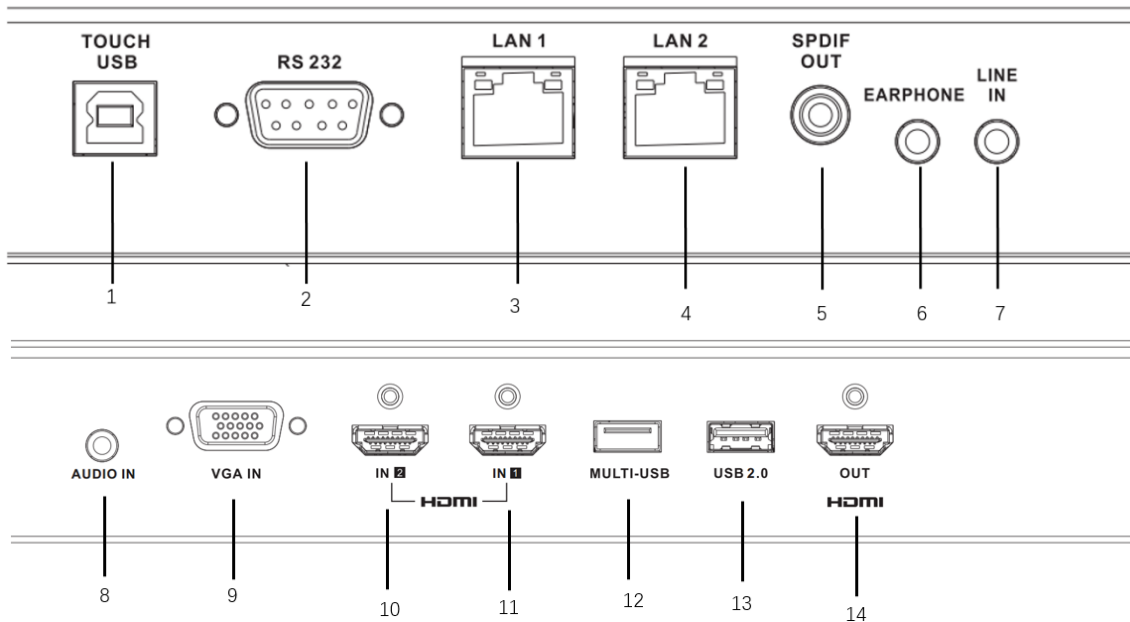

Interface	Description
1.	Light sensor
2-3. USB	Self- adaptive PC-USB and Android-USB
4.	Power button Short press to go to power saving status. Long press to turn on or turn off the device.
5.	Power interface
6.	Power switch

Interface	Description	Interface	Description
1.TOUCH-USB	Peripheral Touch Interface	2.RS-232	RS-232 Serial Port
3.LAN 1	Ethernet Interface 1	4. LAN 2	Ethernet Interface 2
5.SPdif OUT	Digital Multi-media Speaker Interface	6.EARPHONE	Earphone Interface
7.LINE IN	Audio Input Interface	---	---
8.AUDIO IN	Audio Input Interface	9.VGA IN	VGA Input Interface
10.HDMI IN2	HDMI2 Input Interface	11.HDMI IN1	HDMI1 Input Interface
12.MULTI-USB	Multi-function USB Interface	13.USB 2.0	USB 2.0 Interface
14.HDMI OUT	HDMI Output Interface	---	---