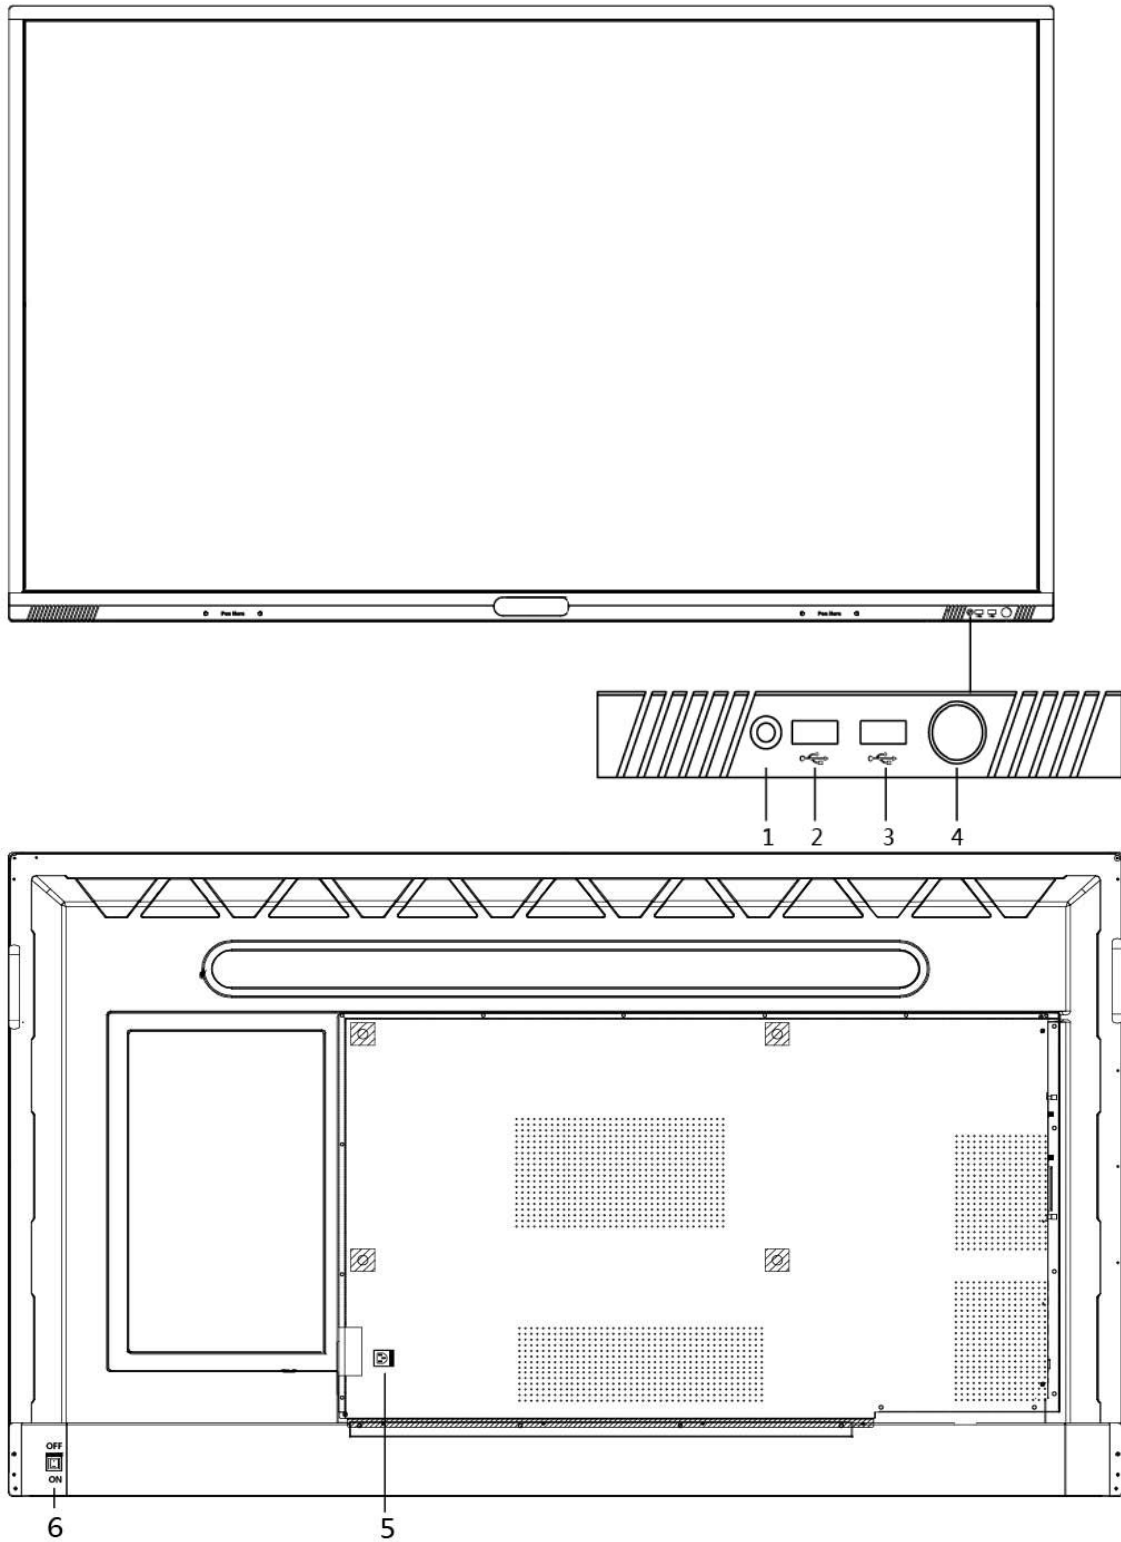

- Physical Interface
- Front panel

Interface	Description
1.	Light sensor
2-3. USB	Self- adaptive PC-USB and Android-USB
4.	Power button Short press to go to power saving status. Long press to turn on or turn off the device.
5.	Power interface
6.	Power switch