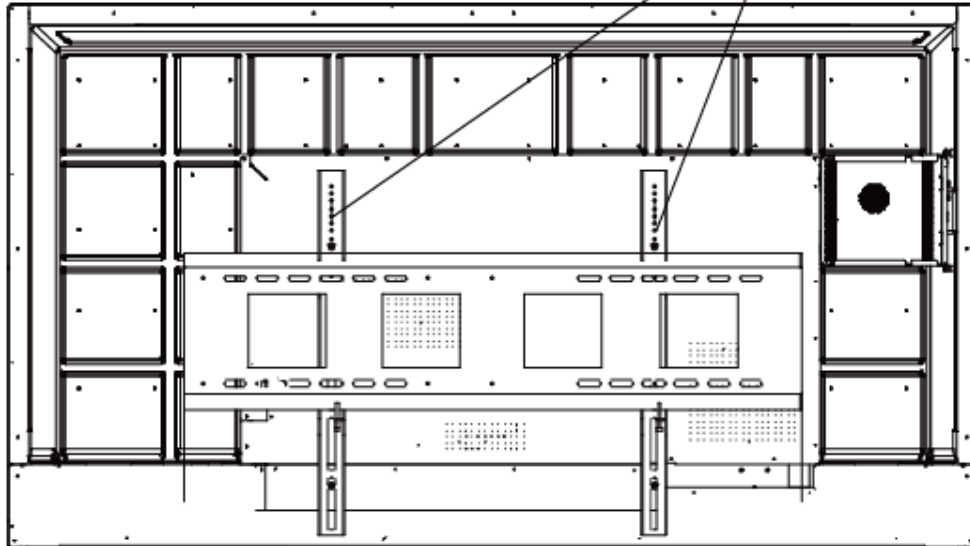

▪ Installation

The rear should be installed on the hook holes