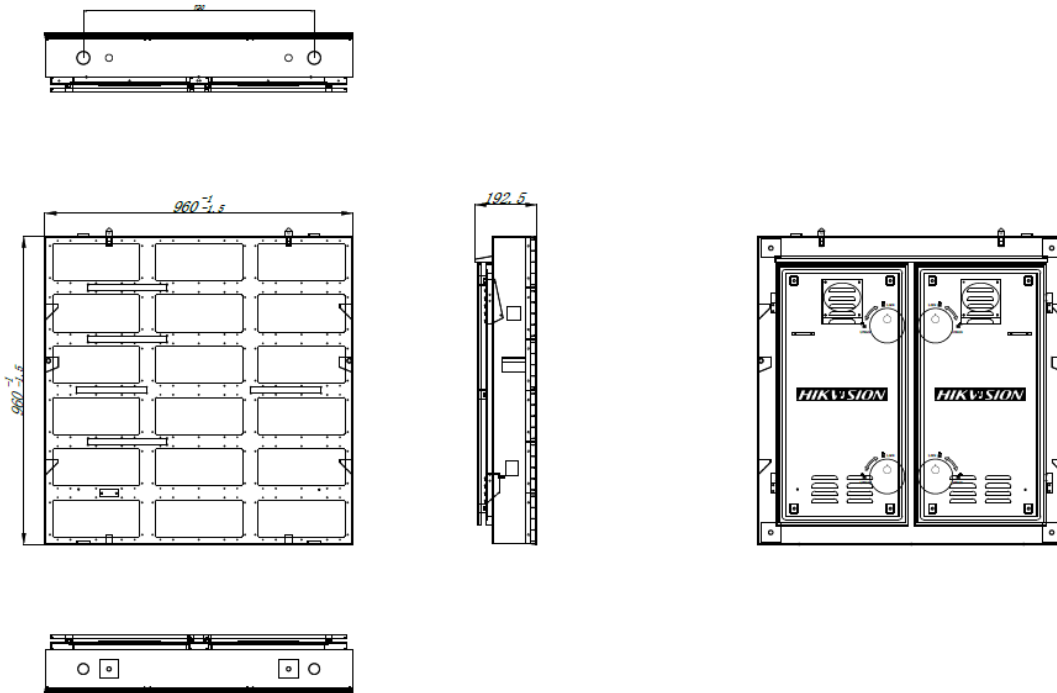

▪ Available Model

DS-D4480FO-BKI

▪ Dimension

Unit: mm

Headquarters

No.555 Qianmo Road, Binjiang District,
Hangzhou 310051, China
T +86-571-8807-5998
www.hikvision.com

Follow us on social media to get the latest product and solution information.