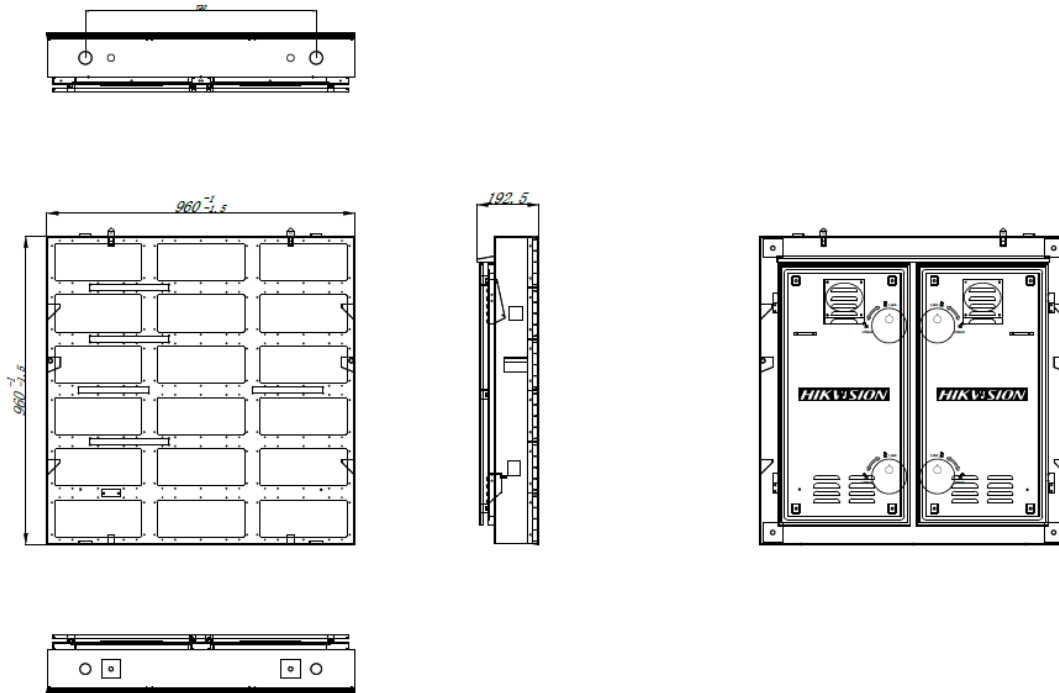

▪ **Available Model**

DS-D4440FO-CKI

▪ **Dimension**

Unit: mm

Headquarters

No.555 Qianmo Road, Binjiang District,
Hangzhou 310051, China
T +86-571-8807-5998
www.hikvision.com

Follow us on social media to get the latest product and solution information.