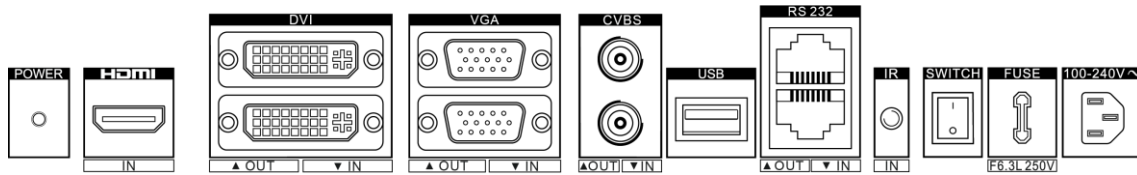

Physical Interface

Interface	Description	Interface	Description
POWER	Power indicator	DVI IN	DVI-I input interface for digital signals
LINE OUT	Audio output interface for analog signals	RS 232 OUT	Serial loopback output interface
DP OUT	DP output interface for digital signals	RS 232 IN	Serial input interface
HDMI OUT	HDMI output interface for digital signals	USB	USB interface
HDMI IN	HDMI input interface for digital signals	IR	IR input interface
DP IN	DP input interface for digital signals	SWITCH	Switch button
VGA IN	VGA input interface for analog signals	-	-