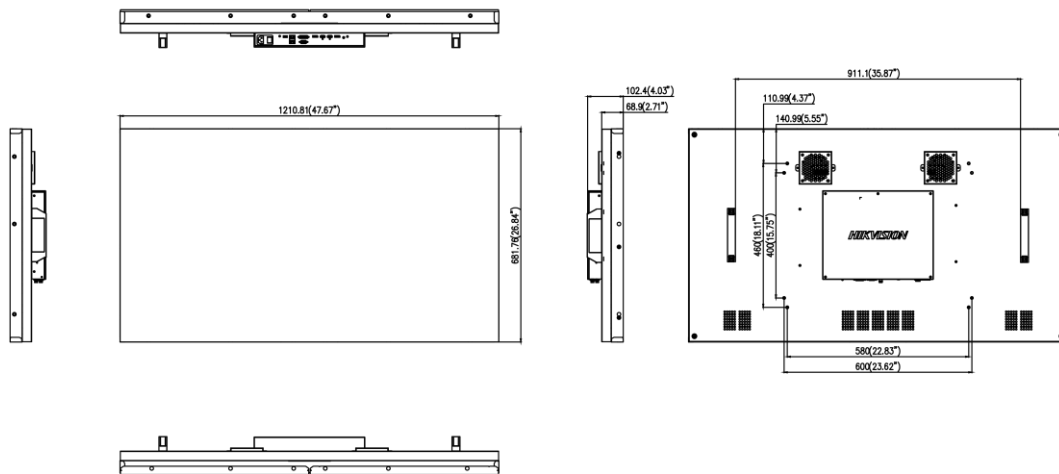

Dimension

Distributed by

HIKVISION®

Headquarters

No.555 Qianmo Road, Binjiang District,
Hangzhou 310051, China
T +86-571-8807-5998
overseasbusiness@hikvision.com

Hikvision USA
T +1-909-895-0400
sales.usa@hikvision.com

Hikvision Australia
T +61-2-8599-4233
salesau@hikvision.com

Hikvision India
T +91-22-28469900
sales@pramahikvision.com

Hikvision Canada
T +1-866-200-6690
sales.canada@hikvision.com

Hikvision Thailand
T +662-275-9949
sales.thailand@hikvision.com

Hikvision Europe
T +31-23-5542770
sales.eu@hikvision.com

Hikvision Italy
T +39-0438-6902
info.it@hikvision.com

Hikvision Brazil
T +55 11 3318-0050
Latam.support@hikvision.com

Hikvision Turkey
T +90 (216)521 7070- 7074
sales.tr@hikvision.com

Hikvision Malaysia
T +601-7652-2413
sales.my@hikvision.com

Hikvision UK & Ireland
T +01628-902140
sales.uk@hikvision.com

Hikvision South Africa
Tel: +27 (10) 0351172
sale.africa@hikvision.com

Hikvision France
T +33(0)1-85-330-450
info.fr@hikvision.com

Hikvision Kazakhstan
T +7-727-9730667
nikia.panfilov@hikvision.ru

Hikvision Vietnam
T +84-974270888
sales.vt@hikvision.com

Hikvision UAE
T +971-4-4432090
salesme@hikvision.com

Hikvision Singapore
T +65-6684-4718
sg@hikvision.com

Hikvision Spain
T +34-91-737-16-55
info.es@hikvision.com

Hikvision Tashkent
T +99-87-1238-9438
uzb@hikvision.ru

Hikvision Hong Kong
T +852-2151-1761
info.hk@hikvision.com

Hikvision Russia
T +7-495-669-67-99
saleru@hikvision.com

Hikvision Korea
T +82-(0)31-731-8817
sales.korea@hikvision.com

Hikvision Poland
T +48-22-460-01-50
info.pl@hikvision.com

Hikvision Indonesia
T +62-21-2933759
Sales.Indonesia@hikvision.com