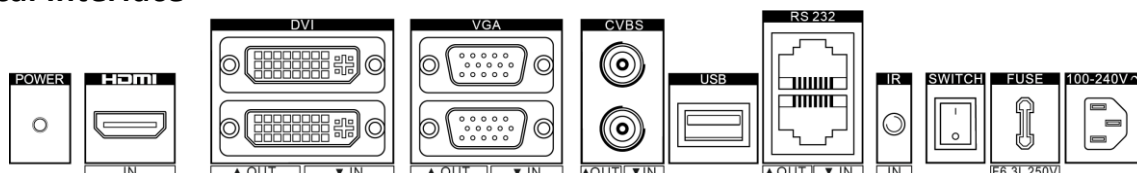

▪ Physical Interface

Interface	Description	Interface	Description
POWER	Power indicator	HDMI IN	HDMI input interface
DVI OUT	DVI-I output interface for digital signals	DVI IN	DVI-I input interface for digital signals
VGA OUT	VGA output interface for analog signals	VGA IN	VGA input interface for analog signals
CVBS OUT	CVBS output interface for signals	CVBS IN	CVBS input interface for signals