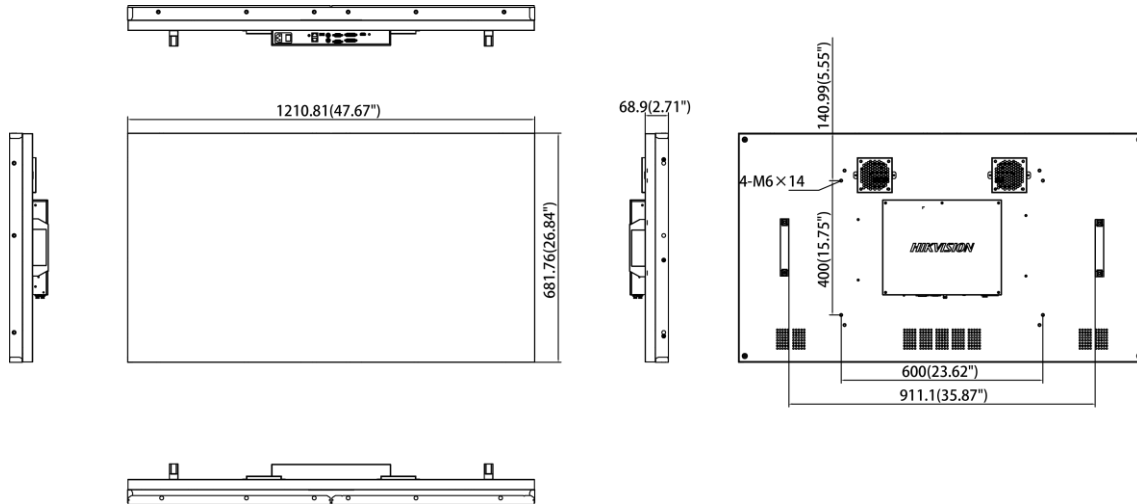

USB	USB interface	RS232 IN	Serial loopback input interface
RS232 OUT	Serial loopback output interface	IR IN	IR input interface

▪ Dimension