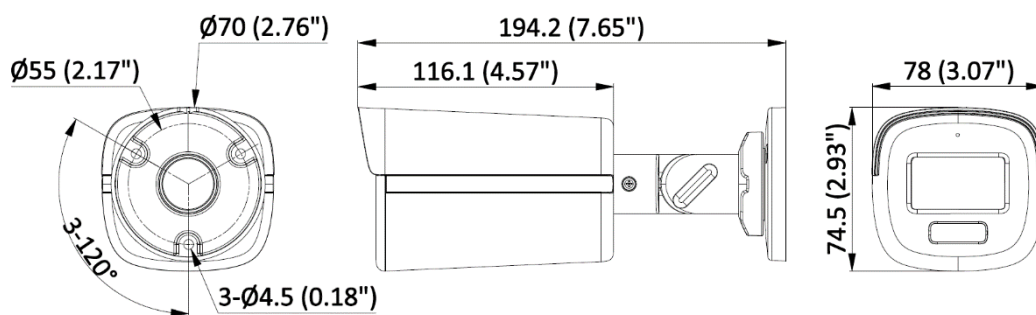

▪ Specification

Camera	
Image Sensor	2 MP CMOS
Max. Resolution	1920 (H) × 1080 (V)
Min. Illumination	0.001 Lux @ (F1.0, AGC ON), 0 Lux with white light
Shutter Time	PAL: 1/25 s to 1/50,000 s; NTSC: 1/30 s to 1/50,000 s
Angle Adjustment	Pan: 0° to 360°, Tilt: 0° to 90°, Rotate: 0° to 360°
Signal System	PAL/NTSC
Lens	
Lens Type	2.8 mm, 3.6 mm fixed focal lens
Focal Length & FOV	2.8 mm, horizontal FOV: 105°, vertical FOV: 55°, diagonal FOV: 125° 3.6 mm, horizontal FOV: 84°, vertical FOV: 45°, diagonal FOV: 99°
Lens Mount	M12
Illuminator	
Supplement Light Type	White Light
Supplement Light Range	Up to 40 m
Smart Supplement Light	Yes
Image	
Image Parameters Switch	STD/HIGH-SAT/HIGHLIGHT
Image Settings	Brightness, Sharpness, Anti-banding, AGC
Frame Rate	TVI: 1080p @25 fps/30 fps CVI: 1080p @25 fps/30 fps AHD: 1080p @25 fps/30 fps CVBS: PAL/NTSC
Day/Night Mode	Color
Wide Dynamic Range (WDR)	Digital WDR
Image Enhancement	DWDR, BLC, HLC, Global
Noise Reduction	3D DNR/2D DNR
White Balance	Auto, Manual
Interface	
Video Output	Switchable TVI/AHD/CVI/CVBS
Alarm	Solid Light Alarm (White Light)
General	
Material	Metal
Power	12 VDC ± 25%, max. 3.2 W *You are recommended to use one power adapter to supply the power for one camera.
Dimension	∅70 mm × 116.1 mm (2.75" × 4.57")
Weight	Approx. 511 g (1.13 lb.)
Operating Condition	-40 °C to 60 °C (-40 °F to 140 °F). Humidity: 90% or less (non-condensing)
Communication	HIKVISION-C
Language	English
Approval	
Protection	IP67

▪ **Available Model**

DS-2CE12DF0T-FS (2.8/3.6 mm)

▪ **Dimension**

Unit: mm (inch)

▪ **Accessory**

▪ **Optional**

DS-1280ZJ-XS

Junction Box