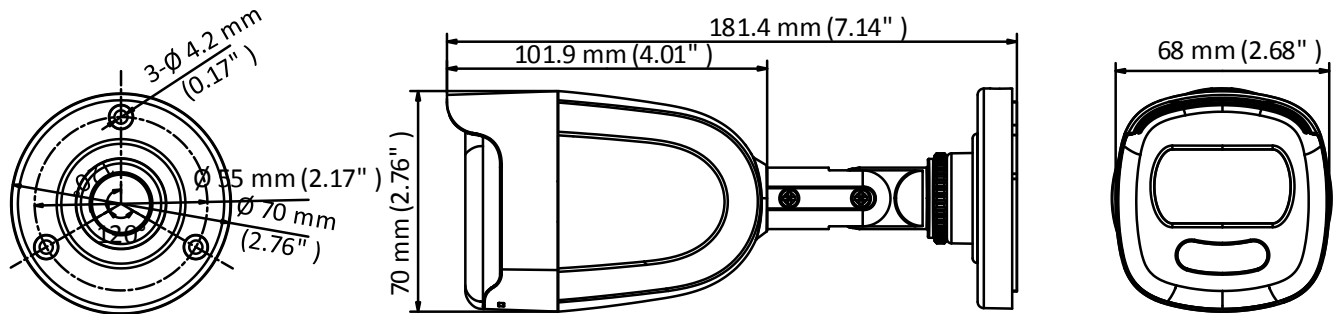

DS-2CE10DFT-FC 2 MP Full Time Color Camera

ColorVu

Key Feature

- 2 MP, 1920 × 1080 resolution
- 24-hour colorful image
- 120 dB true WDR, 3D DNR
- 3.6 mm, 6 mm fixed focal lens
- Smart Light, up to 20 m white light distance
- 4 in 1 video output (switchable TVI/AHD/CVI/CVBS)
- IP67

Specification

Camera	
Image Sensor	2 MP CMOS
Signal System	PAL/NTSC
Resolution	1920 (H) × 1080 (V)
Frame Rate	TVI: 1080p@30fps, 1080p@25fps AHD: 1080p@30fps, 1080p@30fps CVI: 1080p@30fps, 1080p@25fps CVBS: PAL/NTSC
Min. illumination	Color: 0.0008 Lux @ (F1.0, AGC ON), 0 Lux with white light
Shutter Time	PAL: 1/25 s to 1/50, 000 s NTSC: 1/30 s to 1/50, 000 s
Slow Shutter	Max. 16 times
Lens	3.6 mm, 6 mm fixed lens
Field of View	3.6 mm, horizontal FOV: 83.0°, vertical FOV: 44.4°, diagonal FOV: 98.0° 6 mm, horizontal FOV: 51.0°, vertical FOV: 28.5°, diagonal FOV: 58.7°
Lens Mount	M16
Day & Night	Color
WDR (Wide Dynamic Range)	≥120 dB
Angle Adjustment	Pan: 0° to 360°; Tilt: 0° to 180°; Rotate: 0° to 360°
Menu	
White Light	AUTO/OFF
Image Mode	STD/HIGH-SAT
AGC	Yes
White Balance	Auto/Manual
AE (Auto Exposure) Mode	WDR/BLC/HLC/Global
Privacy Mask	4 programmable privacy masks
Motion Detection	4 programmable motion areas
Noise Reduction	3D DNR
Language	English
Function	Brightness, Sharpness, Mirror, Smart Light, Defective Pixel Correction
Interface	
Video Output	Switchable TVI/AHD/CVI/CVBS
General	
Operating Conditions	-40 °C to 60 °C (-40 °F to 140 °F), humidity: 90% or less (non-condensing)
Power Supply	12 VDC ±25% <i>*You are recommended to use one power adapter to supply the power for one camera.</i>
Power Consumption	Max. 3 W
Protection Level	IP67
Material	Metal
White Light	Up to 20 m
Communication	HIKVISION-C
Dimensions	181.4 mm × 70 mm × 68 mm (7.14" × 2.75" × 2.68")
Weight	Approx. 390 g (0.86 lb.)

Order Model

DS-2CE10DFT-FC

Dimension

Accessory

DS-1280ZJ-XS

Junction Box

Distributed by

Headquarters