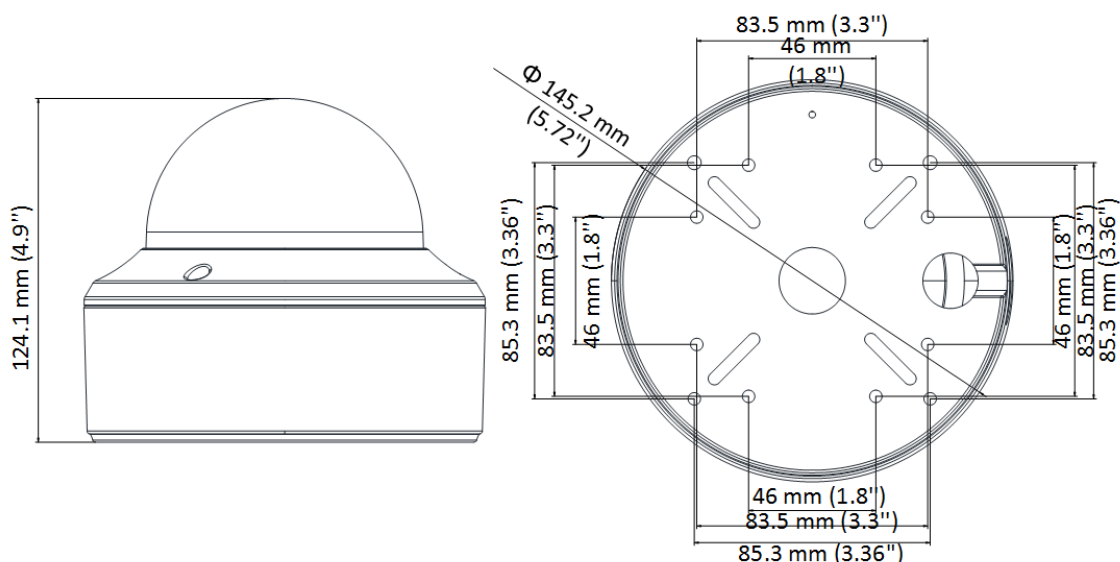

▪ Specification

Camera	
Image Sensor	2.0 megapixel progressive scan CMOS
Max. Resolution	1920 (H) × 1080 (V)
Min. Illumination	0.005 Lux @ (F1.87, AGC ON), 0 Lux with IR
Shutter Time	PAL: 1/25 s to 1/50,000 s; NTSC: 1/30 s to 1/50,000 s
Day & Night	IR Cut Filter
Angle Adjustment	Pan: 0° to 340°, Tilt: 0° to 75°, Rotate: 0° to 355°
Signal System	PAL/NTSC
Lens	
Lens Type	2.8 mm to 12 mm motorized vari-focal lens
Focal Length & FOV	32.1° to 103°
Lens Mount	Φ14
Illuminator	
Supplement Light Type	IR
Supplement Light Range	Up to 40 m
Smart Supplement Light	Yes
Image	
Image Settings	Brightness, Mirror, Sharpness, AGC
Frame Rate	PAL: 1080p@25fps NTSC: 1080p@30fps
Day/Night Mode	Auto/Color/BW (Black and White)
Wide Dynamic Range (WDR)	≥120 dB
Image Enhancement	BLC
Privacy Mask	4 programmable privacy masks
Noise Reduction	3D DNR
White Balance	Auto/Manual
Interface	
Video Output	1 HD analog output
Event	
Motion Detection	4 programmable motion areas
General	
Power	12 VDC ±25%/PoC.at -A: 12 VDC ±25%, 24 VDC ±25%/PoC.at Max. 7 W
Material	Metal
Dimension	Ø145.2 mm × 124.1 mm (Φ 5.72" × 4.89")
Weight	Approx. 650 g (1.43 lb.)
Operating Condition	-40 °C to 60 °C (-40 °F to 140 °F), humidity: 90% or less (non-condensation)
Communication	HIKVISION-C
Language	English
Approval	
Protection	IP67, IK10

▪ Available Model

DS-2CE56D8T-VPIT3ZE(2.7-13.5mm)

DS-2CE56D8T-VPIT3ZE(2.8-12mm)俄分HIKVISION

DS-2CE56D8T-VPIT3ZE(2.8-12mm)(NEKLAN)

▪ Dimension

▪ Accessory

▪ Optional

DS-1275ZJ-SUS(Grey)#UK	DS-1273ZJ-140(BLACK) Wall Mount	DS-1253ZJ-L Rain Shade	DS-1240ZJ	DS-1276ZJ-SUS Corner Mount
DS-1241ZJ	DS-1275ZJ-SUS Vertical Pole Mount	DS-1273ZJ-140B Wall Mount	DS-1273ZJ-140 Wall Mount	