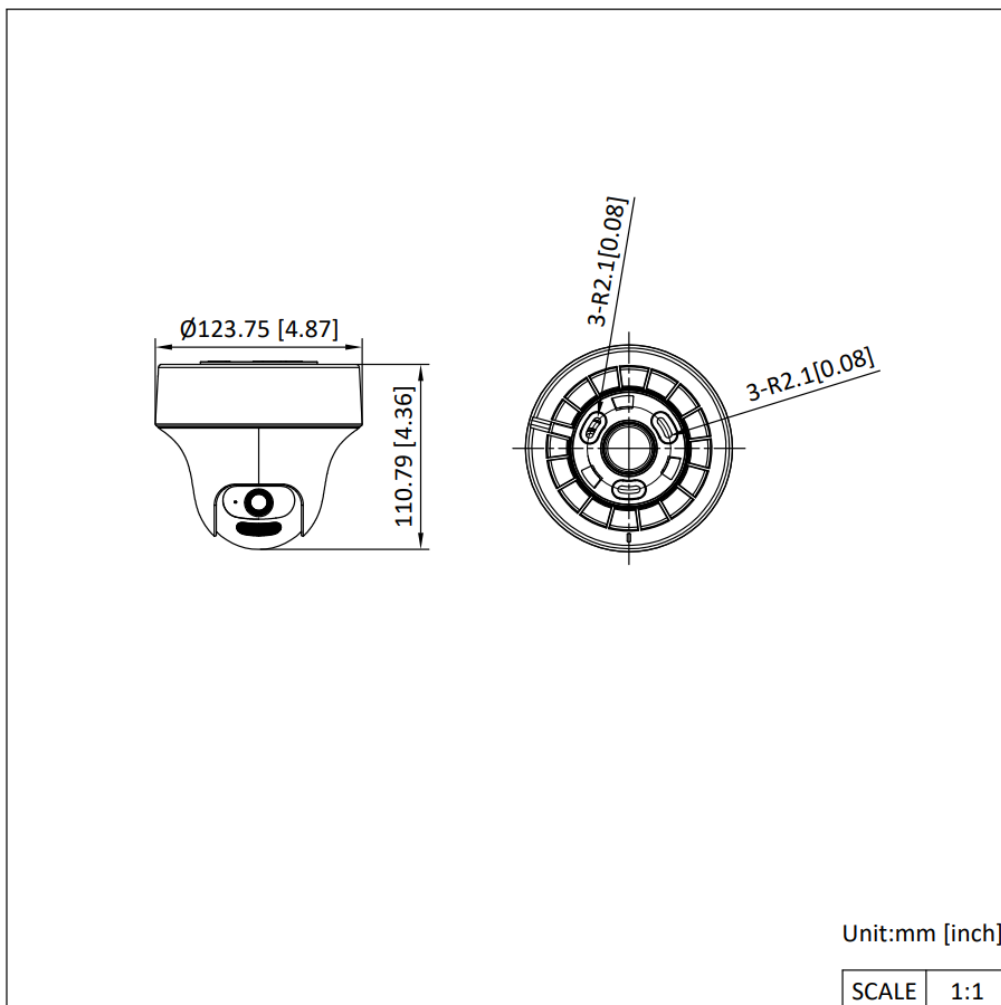

▪ Specification

Camera	
Image Sensor	2 MP CMOS
Max. Resolution	1920 (H) × 1080 (V)
Min. Illumination	0.01 Lux @(F1.6, AGC ON), 0 Lux with White Light
Shutter Time	PAL: 1/12.5 s to 1/50,000 s, NTSC: 1/15 s to 1/50,000 s
Day & Night	ICR
Angle Adjustment	Pan: 0° to 350°, Tilt: 0° to 100°
Signal System	PAL/NTSC
Lens	
Lens Type	2.8 mm, 3.6 mm fixed lens
Focal Length & FOV	2.8 mm, horizontal FOV: 105°, vertical FOV: 59°, diagonal FOV: 127°; 3.6 mm, horizontal FOV: 87°, vertical FOV: 46°, diagonal FOV: 105°
Lens Mount	M12
Microphone	
Pickup Distance	In a radius of up to 5 m
Amount	1
Speaker	
Rated Power	2 W
Speaker Range	In a radius of up to 5 m
Illuminator	
Supplement Light Type	IR, White Light
Supplement Light Range	IR: Up to 25 m, White Light: Up to 20 m
Image	
Image Settings	Anti-banding, Brightness, Sharpness, Smart IR
Frame Rate	TVI: 1080p @25 fps/30 fps
Day/Night Mode	Auto/Color/BW (Black and White)
Wide Dynamic Range (WDR)	Digital WDR
Image Enhancement	DWDR, BLC, HLC, Global, HLS
Noise Reduction	2D DNR
White Balance	Auto, Manual
Audio	
Audio Function	Acoustic Echo Cancel, Automatic Noise Suppression, Automatic Gain Control
Interface	
Video Output	1 HD analog output
Alarm	Flashing Light Alarm (Red & Blue)

Built-in Microphone	Yes
Built-in Speaker	Yes
General	
Power	12 VDC ± 25%, max.10.5 W
Material	Plastic
Dimension	Ø123.7 mm × 110.8 mm (4.87" × 4.36")
Weight	Approx. 345 g (0.76 lb.)
Operating Condition	-40 °C to 60 °C (-40 °F to 140 °F). Humidity % or less (non-condensing)
Communication	HIKVISION-C
Language	English

▪ **Available Model**

DS-2CE70D0T-PTLXTS(2.8mm)

DS-2CE70D0T-PTLXTS(3.6mm)

▪ **Dimension**

Headquarters

No.555 Qianmo Road, Binjiang District,
Hangzhou 310051, China
T +86-571-8807-5998
www.hikvision.com

Follow us on social media to get the latest product and solution information.