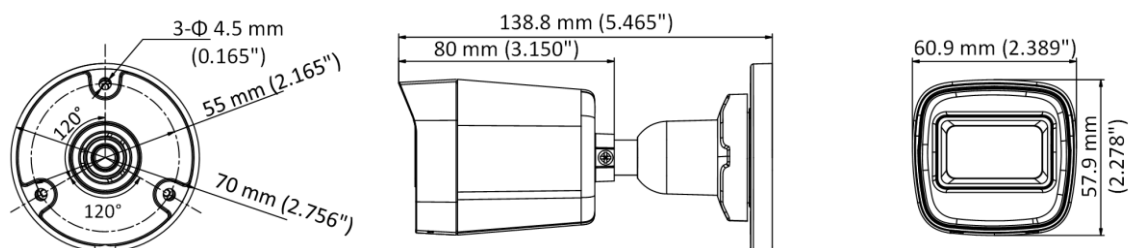

▪ Specification

| Camera | |
|--------------------------|---|
| Model | DS-2CE16D0T-EXIF |
| Product Name | 2MP Outdoor EXIR Fixed Mini Bullet Camera |
| Image Sensor | 2 MP CMOS |
| Signal System | PAL/NTSC |
| Resolution | 1920 (H) × 1080 (V) |
| Frame Rate | TVI: 1080p@25fps/30fps AHD: 1080p@25fps/30fps CVI: 1080p@25fps/30fps CVBS: PAL/NTSC |
| Min. Illumination | 0.02 Lux @ (F1.2, AGC ON), 0 Lux with IR |
| Shutter Time | PAL: 1/25 s to 1/50,000 s; NTSC: 1/30 s to 1/50,000 s |
| Lens | 2.8 mm, 3.6 mm Fixed Lens |
| Field of View | 2.8 mm, horizontal FOV: 96.5°, vertical FOV: 48.9°, diagonal FOV: 120.5° 3.6 mm, horizontal FOV: 76.9°, vertical FOV: 40.6°, diagonal FOV: 92.0° |
| Lens Mount | M12 |
| Day & Night | IR Cut Filter |
| WDR (Wide Dynamic Range) | Digital WDR |
| Angle Adjustment | Pan: 0° to 360°, Tilt: 0° to 90°, Rotation: 0° to 360° |
| Image | |
| Image Mode | STD/HIGH-SAT |
| AGC | Yes |
| Day/Night Mode | Auto/Color/BW (Black and White) |
| White Balance | Auto |
| AE (Auto Exposure) Mode | DWDR, BLC, Global |
| Noise Reduction | 2D DNR |
| Language | English |
| Function | Brightness, Mirror, Smart IR, Sharpness |
| Interface | |
| Video Output | Switchable TVI/AHD/CVI/CVBS |
| General | |
| Operating Conditions | -40°C to 60°C (-40°F to 140°F), Humidity: 90% or less (non-condensing) |
| Power Supply | 12 VDC ± 25% |
| Consumption | Max. 3.3 W |
| Protection Level | IP67 |
| Material | Metal |
| IR Range | Up to 20 m |
| Communication | HIKVISION-C |
| Dimension | 138.8 mm × 60.9 mm × 57.9 mm (5.465" × 2.389" 2.278") |
| Weight | Approx. 260 g (0.57 lb.) |

▪ Available Model

DS-2CE16D0T-EXIF(2.8mm)

DS-2CE16D0T-EXIF(3.6mm)

DS-2CE16D0T-EXIF(2.8mm)(MENA)

DS-2CE16D0T-EXIF(3.6mm)(MENA)

DS-2CE16D0T-EXIF(3.6mm)(Chicony)

▪ Dimension

▪ Accessory