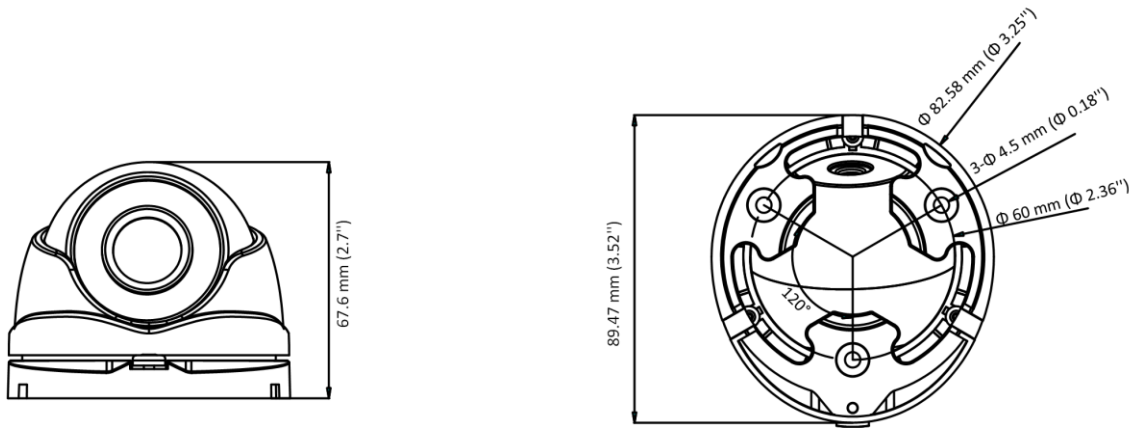

DS-2CE56D0T-IRM(C) 2 MP Camera

- 2 MP turret camera
- Smart IR: up to 25 m IR distance
- Water and dust resistant (IP67)

▪ Specification

Camera	
Image Sensor	2 MP CMOS
Max. Resolution	1920 (H) × 1080 (V)
Min. Illumination	0.01Lux @ (F2.0, AGC ON), 0 Lux with IR
Shutter Time	PAL: 1/25 s to 1/50,000 s NTSC: 1/30 s to 1/50,000 s
Day & Night	ICR
Angle Adjustment	Pan: 0 to 360°, Tilt: 0 to 75°, Rotation: 0 to 360°
Signal System	PAL/NTSC
Lens	
Lens Type	2.8 mm, 3.6 mm, 6 mm fixed lens
Focal Length & FOV	2.8 mm, horizontal FOV: 101°, vertical FOV: 60°, diagonal FOV: 122° 3.6 mm, horizontal FOV: 79.6°, vertical FOV: 43.5°, diagonal FOV: 93.7° 6 mm, horizontal FOV: 51.9°, vertical FOV: 30°, diagonal FOV: 58.8°
Lens Mount	M12
Image	
Image Parameters Switch	STD/HIGH-SAT
Image Settings	Brightness, Sharpness, Smart IR
Frame Rate	TVI: 1080P@30fps, 1080P@25fps
Day/Night Mode	Auto/Color/BW (Black and White)
Wide Dynamic Range (WDR)	Digital WDR
Image Enhancement	BLC, HLC
White Balance	Auto/Manual
AGC	Yes
Interface	
Video Output	1 HD analog output
General	
Material	Metal
Dimension	89.47 mm × 67.6 mm (3.52" × 2.70")
Weight	Approx. 250 g (0.55 lb.)
Operating Condition	-40 °C to 60 °C (-40 °F to 140 °F), humidity: 90% or less (non-condensation)
Communication	HIKVISION-C
Language	English
Power Supply	12 VDC ± 25%
Consumption	Max. 3 W
IR Range	Up to 25 m
Approval	
Protection	IP67

▪ Available Model

DS-2CE56D0T-IRM(2.8mm)(C)

DS-2CE56D0T-IRM(3.6mm)(C)

DS-2CE56D0T-IRM(6mm)(C)

DS-2CE56D0T-IRM(2.8mm)(SEY)(C)

▪ **Dimension**

▪ **Accessory**

▪ **Optional**

DS-1272ZJ-110-TRS Wall Mount	DS-1275ZJ-SUS Vertical Pole Mount	DS-1276ZJ-SUS Corner Mount	DS-1280ZJ-XS Junction Box
			

Headquarters

No.555 Qianmo Road, Binjiang District,
Hangzhou 310051, China
T +86-571-8807-5998
www.hikvision.com