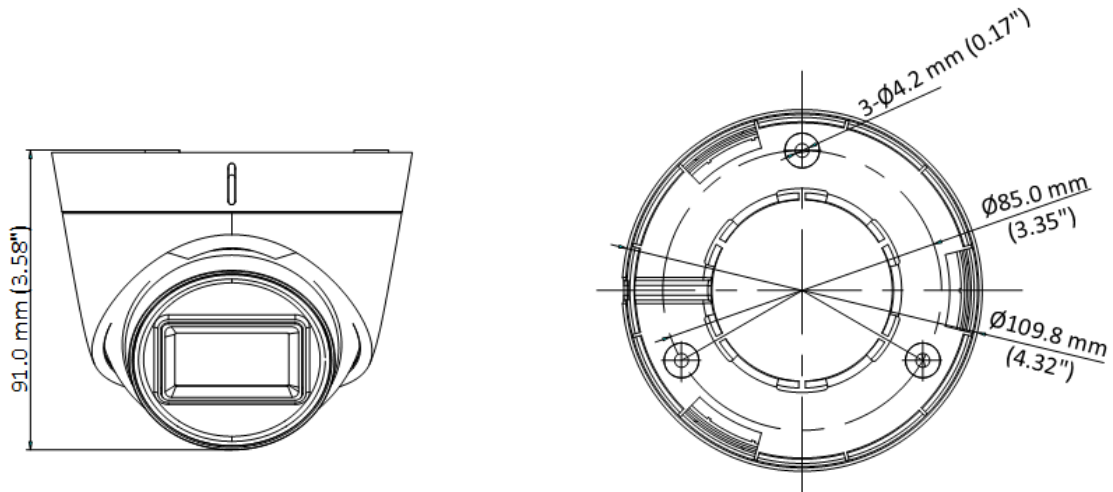

DS-2CE78H0T-IT3E(C) 5 MP PoC Fixed Turret Camera

- High quality imaging with 5 MP, 2560 × 1944 resolution
- 2.8 mm and 3.6 mm fixed focal lens
- Up to 40 m IR distance for bright night imaging
- Water and dust resistant (IP67)

▪ Specification

Camera	
Image Sensor	5 MP CMOS
Max. Resolution	2560 (H) × 1944 (V)
Min. Illumination	0.01 Lux @ (F2.0, AGC ON), 0 Lux with IR
Shutter Time	PAL: 1/25 s to 1/50, 000 s NTSC: 1/30 s to 1/50, 000 s
Day & Night	ICR
Angle Adjustment	Pan: 0 to 360°, Tilt: 0 to 75°, Rotation 0 to 360°
Signal System	PAL/NTSC
Lens	
Lens Type	2.8 mm and 3.6 mm fixed focal lens
Focal Length & FOV	2.8 mm, horizontal FOV: 93°, vertical FOV: 75°, diagonal FOV: 124° 3.6 mm, horizontal FOV: 77°, vertical FOV: 57°, diagonal FOV: 103°
Lens Mount	M12
Image	
Image Parameters Switch	STD/HIGH-SAT
Image Settings	Brightness, Sharpness, Smart IR
Frame Rate	5 M @ 20 fps, 4 M @ 30 fps, 4 M @ 25 fps, 1080P @ 30 fps, 1080P @ 25 fps
Day/Night Mode	Auto/Color/BW (Black and White)
Wide Dynamic Range (WDR)	Digital WDR
Image Enhancement	DWDR, BLC, HLC, Global
Noise Reduction	2D DNR
White Balance	Auto/Manual
AGC	Yes
Interface	
Video Output	1 HD analog output
General	
Material	Front Cover: Plastic Main Body: Metal
Dimension	91.0 mm × Ø109.8 mm (3.58" × Ø4.32")
Weight	Approx. 326 g (0.72 lb.)
Operating Condition	-40 °C to 60 °C (-40 °F to 140 °F), humidity: 90% or less (non-condensation)
Communication	HIKVISION-C
Language	English
Power Supply	12 VDC ±25%/PoC.af *You are recommended to use one power adapter for one camera, and use 2-pin power supply for long-distance power supply.
Consumption	Max. 3 W
IR Range	Up to 40 m
Approval	
Protection	IP67

▪ Available Model

DS-2CE78H0T-IT3E(2.8mm)(C)

DS-2CE78H0T-IT3E(3.6mm)(C)

▪ **Dimension**

▪ **Accessory**

▪ **Optional**

DS-1272ZJ-110-TRS Wall mount	DS-1275ZJ-SUS Vertical pole mount	DS-1276ZJ-SUS Corner mount	DS-1281ZJ-S Inclined ceiling mount	DS-1280ZJ-S DS-1280ZJ-S
				
				
DS-1280ZJ-TR13 Junction box				