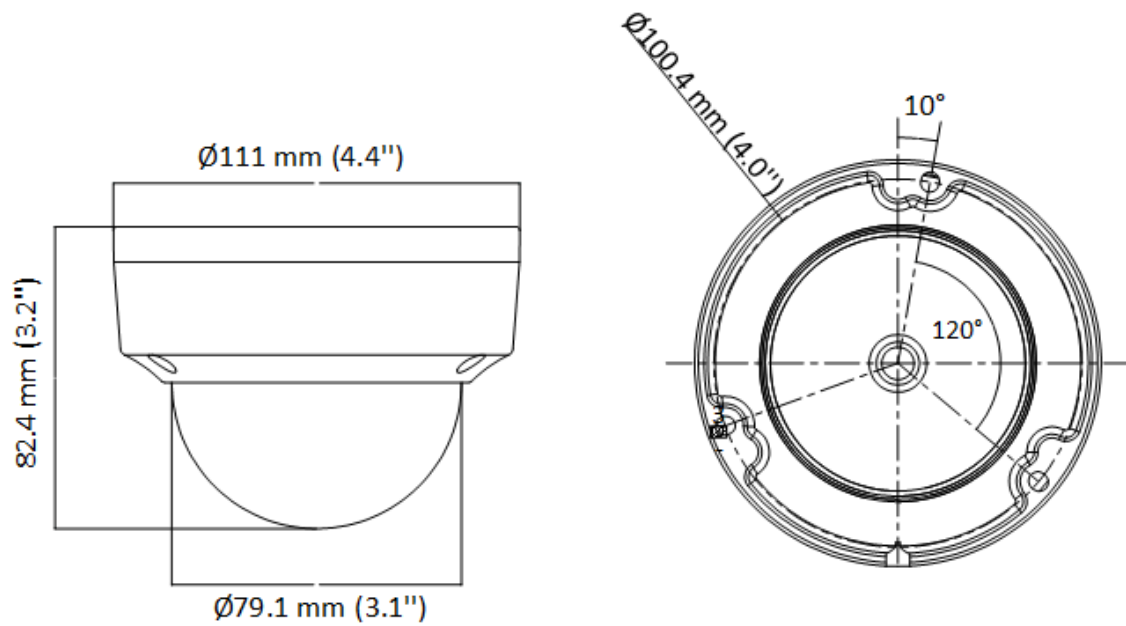

DS-2CE57H0T-VPITE(C) 5 MP Vandal-proof PoC Fixed Dome Camera

- High quality imaging with 5 MP, 2560 × 1944 resolution
- 2.8 mm and 3.6 mm fixed focal lens
- Up to 20 m IR distance for bright night imaging
- Water and dust resistant (IP67) and vandal resistant (IK10)

▪ Specification

Camera	
Image Sensor	5 MP CMOS
Max. Resolution	2560 (H) × 1944 (V)
Min. Illumination	0.01 Lux @ (F2.0, AGC ON), 0 Lux with IR
Shutter Time	PAL: 1/25 s to 1/50, 000 s NTSC: 1/30 s to 1/50, 000 s
Day & Night	ICR
Angle Adjustment	Pan: 0 to 355°, Tilt: 0 to 75°, Rotation 0 to 355°
Signal System	PAL/NTSC
Lens	
Lens Type	2.8 mm and 3.6 mm fixed focal lens
Focal Length & FOV	2.8 mm, horizontal FOV: 93°, vertical FOV: 75°, diagonal FOV: 124° 3.6 mm, horizontal FOV: 77°, vertical FOV: 57°, diagonal FOV: 103°
Lens Mount	M12
Image	
Image Parameters Switch	STD/HIGH-SAT
Image Settings	Brightness, Sharpness, Smart IR
Frame Rate	5 M @ 20 fps, 4 M @ 30 fps, 4 M @ 25 fps, 1080P @ 30 fps, 1080P @ 25 fps
Day/Night Mode	Auto/Color/BW (Black and White)
Wide Dynamic Range (WDR)	Digital WDR
Image Enhancement	DWDR, BLC, HLC, Global
Noise Reduction	2D DNR
White Balance	Auto/Manual
AGC	Yes
Interface	
Video Output	1 HD analog output
General	
Material	Metal
Dimension	82.4 mm × Ø111 mm (3.2" × Ø4.4")
Weight	Approx. 440 g (0.97 lb.)
Operating Condition	-40 °C to 60 °C (-40 °F to 140 °F), humidity: 90% or less (non-condensation)
Communication	HIKVISION-C
Language	English
Power Supply	12 VDC ±25%/PoC.af *You are recommended to use one power adapter for one camera, and use 2-pin power supply for long-distance power supply.
Consumption	Max. 2.6 W
IR Range	Up to 20 m
Approval	
Protection	IP67, IK10

▪ Available Model

DS-2CE57H0T-VPITE(2.8mm)(C)

DS-2CE57H0T-VPITE(3.6mm)(C)

▪ Dimension

▪ Accessory

▪ Optional

DS-1272ZJ-110B Wall mount	DS-1258ZJ Wall mount	DS-1272ZJ-110 Wall mount	DS-1271ZJ-110 Pendant Mount	DS-1275ZJ-SUS Vertical pole mount
				
				