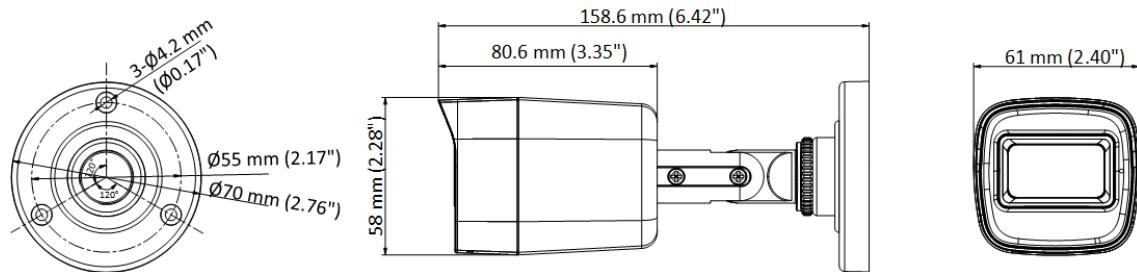

DS-2CE16H0T-ITE(C) 5 MP PoC Mini Bullet Camera

- High quality imaging with 5 MP, 2560 × 1944 resolution
- 2.8 mm and 3.6 mm fixed focal lens
- Up to 30 m IR distance for bright night imaging
- Water and dust resistant (IP67)

▪ Specification

Camera	
Image Sensor	5 MP CMOS
Max. Resolution	2560 (H) × 1944 (V)
Min. Illumination	0.01 Lux @ (F2.0, AGC ON), 0 Lux with IR
Shutter Time	PAL: 1/25 s to 1/50, 000 s NTSC: 1/30 s to 1/50, 000 s
Day & Night	ICR
Angle Adjustment	Pan: 0 to 360°, Tilt: 0 to 90°, Rotation 0 to 360°
Signal System	PAL/NTSC
Lens	
Lens Type	2.8 mm and 3.6 mm fixed focal lens
Focal Length & FOV	2.8 mm, horizontal FOV: 93°, vertical FOV: 75°, diagonal FOV: 124° 3.6 mm, horizontal FOV: 77°, vertical FOV: 57°, diagonal FOV: 103°
Lens Mount	M12
Image	
Image Parameters Switch	STD/HIGH-SAT
Image Settings	Brightness, Sharpness, Smart IR
Frame Rate	5 M @ 20 fps, 4 M @ 30 fps, 4 M @ 25 fps, 1080P @ 30 fps, 1080P @ 25 fps
Day/Night Mode	Auto/Color/BW (Black and White)
Wide Dynamic Range (WDR)	Digital WDR
Image Enhancement	DWDR, BLC, HLC, Global
Noise Reduction	2D DNR
White Balance	Auto/Manual
AGC	Yes
Interface	
Video Output	1 HD analog output
General	
Material	Metal
Dimension	158.6 mm × Ø70 mm (6.42" × Ø2.76")
Weight	Approx. 337 g (0.74 lb.)
Operating Condition	-40 °C to 60 °C (-40 °F to 140 °F), humidity: 90% or less (non-condensation)
Communication	HIKVISION-C
Language	English
Power Supply	12 VDC ±25%/PoC.af *You are recommended to use one power adapter for one camera, and use 2-pin power supply for long-distance power supply.
Consumption	Max. 3 W
IR Range	Up to 30 m
Approval	
Protection	IP67

*5MP PoC Mini Bullet Camera

▪ Available Model

DS-2CE16H0T-ITE(2.8mm)(C)

DS-2CE16H0T-ITE(3.6mm)(C)

▪ **Dimension**

▪ **Accessory**

▪ **Optional**

DS-1280ZJ-XS
Junction box