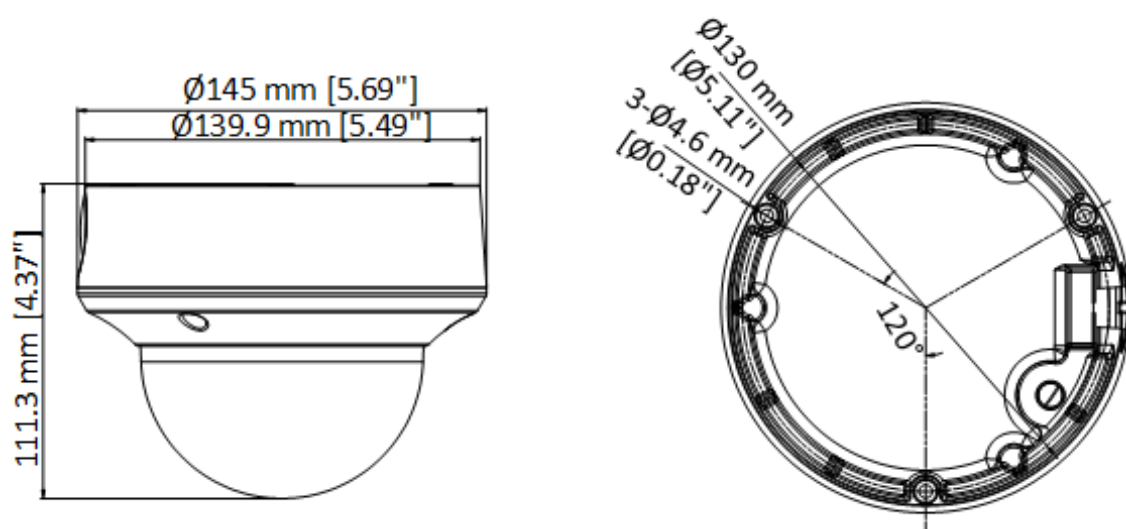

## ▪ Specification

Camera	
Image Sensor	5 MP CMOS
Signal System	PAL/NTSC
Resolution	2560 (H) × 1944 (V)
Frame Rate	TVI: 5 M @ 20 fps, 4 M @ 30 fps, 4 M @ 25 fps, 1080p @ 30 fps, 1080p @ 25 fps AHD: 5 M @ 20 fps, 4 M @ 30 fps, 4 M @ 25 fps CVI: 4 M @ 30 fps, 4 M @ 25 fps CVBS: PAL/NTSC
Min. Illumination	0.01 Lux @ (F1.6, AGC ON), 0 Lux with IR
Shutter Time	PAL: 1/25 s to 1/50,000 s; NTSC: 1/30 s to 1/50,000 s
Lens	2.7 mm to 13.5 mm motorized varifocal lens
Field of View	horizontal FOV: 95° to 26°, vertical FOV: 72° to 20°, diagonal FOV: 126° to 33°
Lens Mount	Φ14
Day & Night	IR Cut Filter
WDR (Wide Dynamic Range)	Digital WDR
Angle Adjustment	Pan: 0° to 355°, Tilt: 0° to 75°, Rotation: 0° to 355°
Image	
Day/Night Mode	Auto/Color/BW (Black and White)
Image Mode	STD/HIGH-SAT
AGC	Yes
White Balance	Auto/Manual
AE (Auto Exposure) Mode	DWDR, BLC, HLC, Global
Noise Reduction	2D DNR
Language	English
Function	Brightness, Smart IR, Sharpness
Interface	
Video Output	Switchable TVI/AHD/CVI/CVBS
General	
IR Range	Up to 40 m
Operating Conditions	-40°C to 60°C (-40°F to 140°F), Humidity: 90% or less (non-condensing)
Power Supply	12 VDC±15%, 24 VAC±15%
Consumption	Max 5.9 W
Protection Level	IP67, IK10
Material	Metal
Communication	HIKVISION-C
Dimension	Ø145 mm × 111.3 mm (5.69" × 4.37")
Weight	Approx. 837 g (1.85 lb.)

## ▪ Available Model

DS-2CE5AH0T-AVPIT3ZF/2.7-13.5mm(C)

▪ Dimension

▪ **Accessory**

▪ **Optional**

<b>DS-1276ZJ-SUS</b> <b>Corner Mount</b>	<b>DS-1275ZJ-SUS</b> <b>Vertical Pole Mount</b>	<b>DS-1271ZJ-140-</b> <b>DM45</b>	<b>DS-1273ZJ-140-</b> <b>DM45</b>	<b>DS-1281ZJ-DM45</b>
				
				
<b>DS-1280ZJ-DM45</b> <b>Junction Box</b>				
				
				