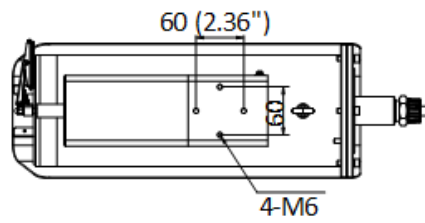

▪ **Dimension**

Unit: mm (inch)

▪ **Accessory**

▪ **Optional**

DS-2780ZJ-X/316L(OS)	DS-1707ZJ-Y-AC(OS)	DS-1677ZJ-XS-1.0(D)