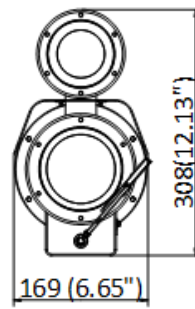

▪ **Dimension**

Unit: mm (inch)

▪ **Accessory**

▪ **Optional**

DS-2780ZJ-X/316L(OS)	DS-1707ZJ-Y-AC(OS)	DS-1677ZJ-XS-1.0(D)
		

Distributed by

**HIKVISION®****Headquarters**

No.555 Qianmo Road, Binjiang District,  
Hangzhou 310051, China  
T +86-571-8807-5998  
overseasbusiness@hikvision.com