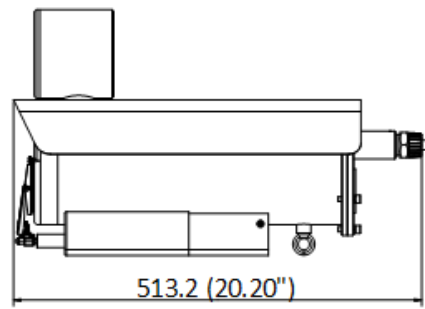

▪ **Dimension**

Unit: mm (inch)

▪ **Accessory**

▪ **Optional**

DS-2780ZJ-X/316L(OS)	DS-1707ZJ-Y-AC(OS)	DS-1677ZJ-XS-1.0(D)