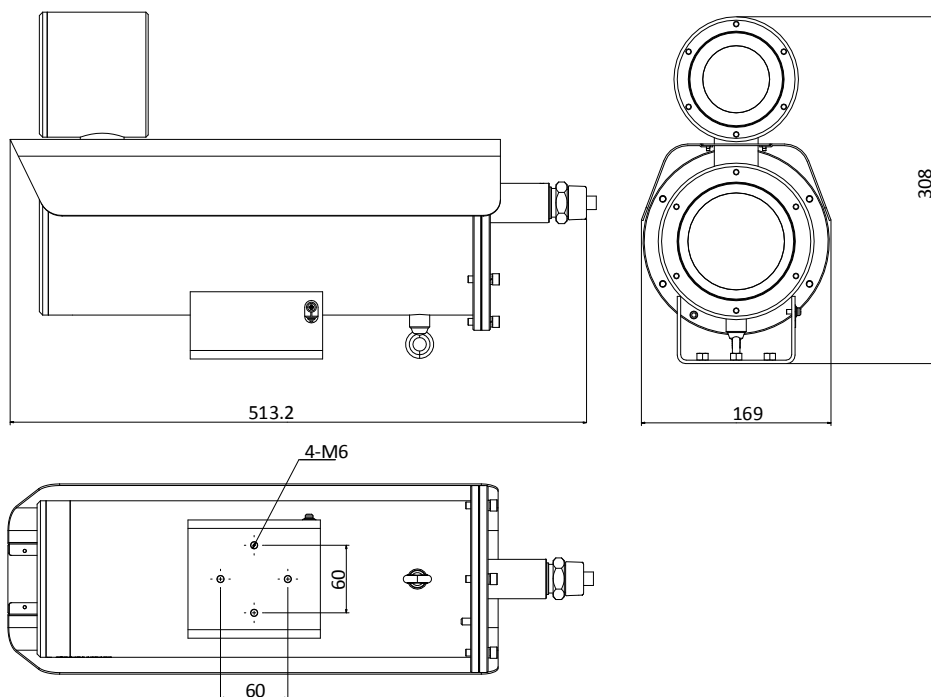

Weight	-IZHRS: camera, 17.8 kg (39.24 lb.); with package, 19.8 kg (43.65lb.) -IZHS: camera, 16.8 kg (37.04 lb.); with package, 18.8 kg (41.45 lb.)
--------	--

Available Models

DS-2XE6452F-IZHS (2.8-12mm), DS-2XE6452F-IZHRS (2.8-12mm)

**You are recommended to purchase memory card together with the product if needed. After ordering, the memory card will be installed to product during manufacturing.*

Dimension

-IZHS:

-IZHRS:

Unit: mm

Accessories