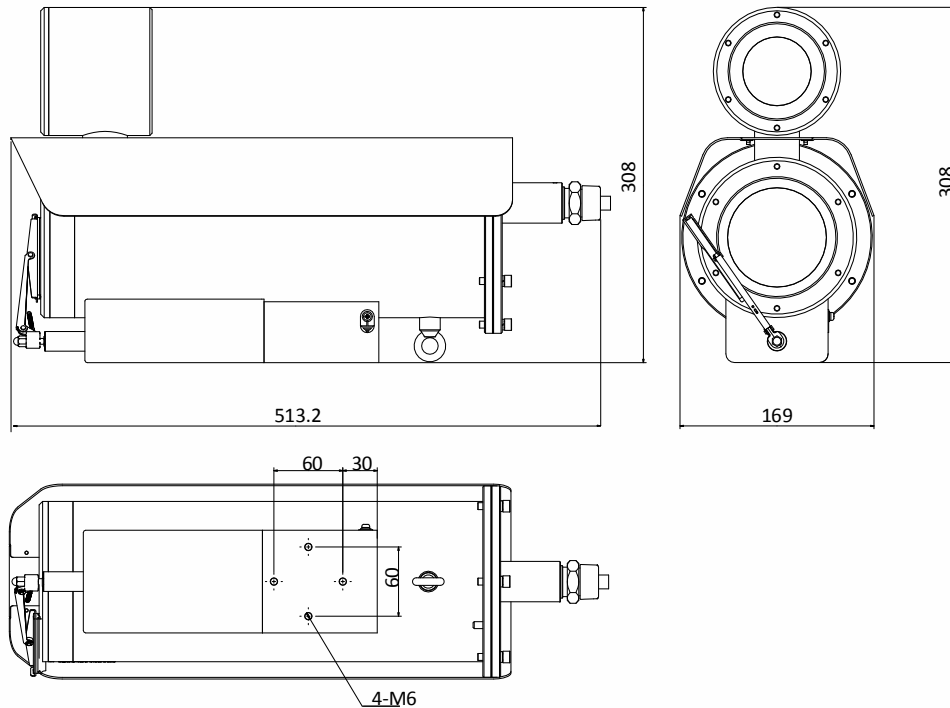

Weight	-IZHRS: camera, 17.8 kg (39.24 lb.); with package, 19.8 kg (43.65lb.) -IZHS: camera, 16.8 kg (37.04 lb.); with package, 18.8 kg (41.45 lb.)
--------	--

Available Models

DS-2XE6452F-IZHS (2.8-12mm), DS-2XE6452F-IZHRS (2.8-12mm)

**You are recommended to purchase memory card together with the product if needed. After ordering, the memory card will be installed to product during manufacturing.*

Dimension

-IZHS:

-IZHRS:

Unit: mm

Accessories