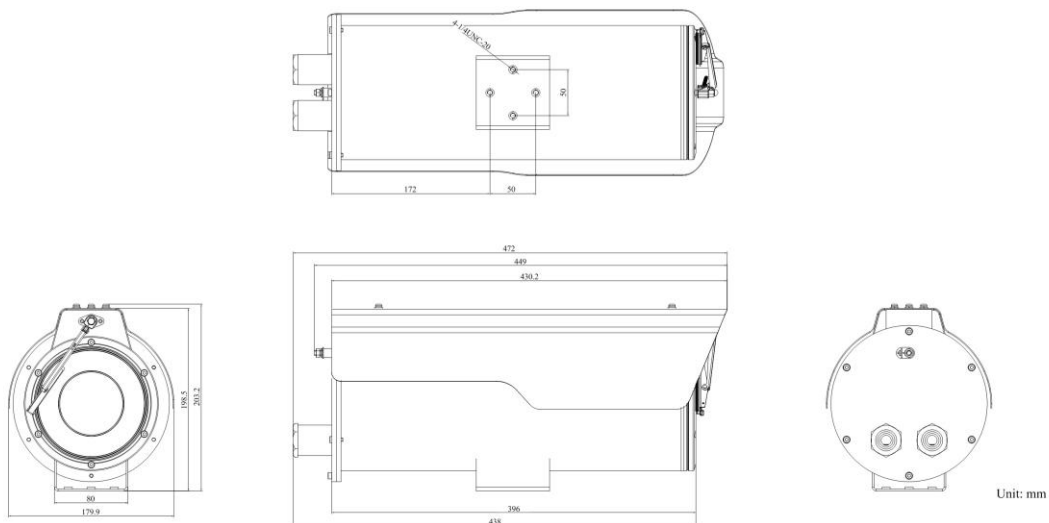

Unit: mm

- **Accessory**
- **Optional**

DS-1701ZJ-AC1(OS) Wall mount	DS-1214ZJ-AC(OS) Horizontal pole mount