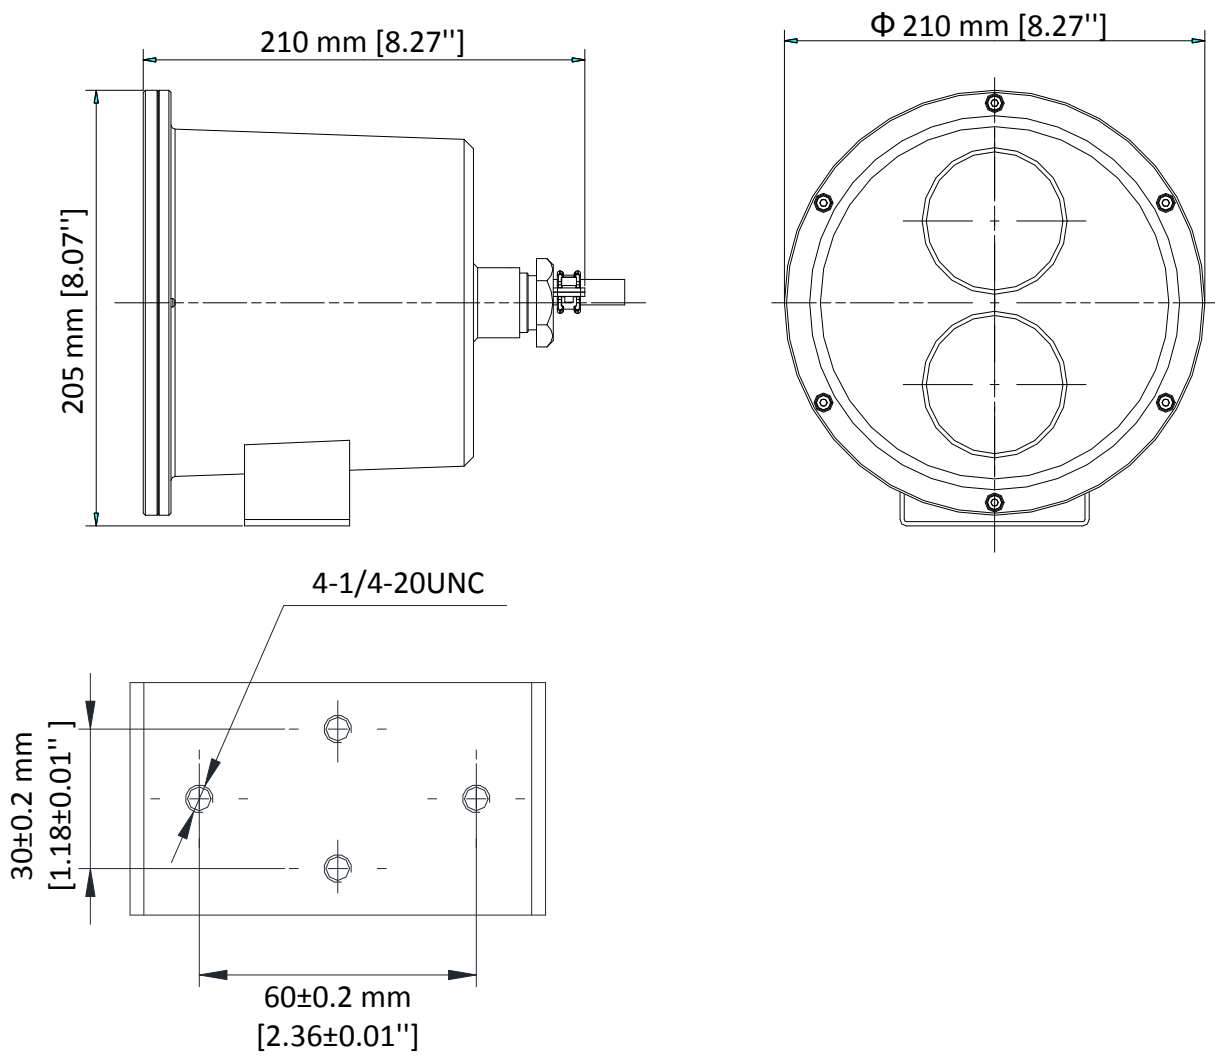

Available Model

DS-2XC6224G0-L (2.0/2.8/4 mm)

Dimension