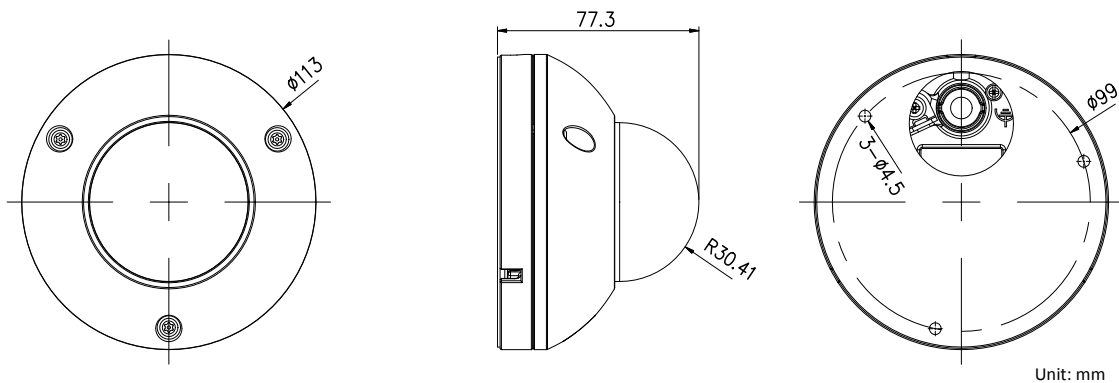

Dimension

Accessories

Wall mount

Junction box

Distributed by

HIKVISION

Headquarters

No.555 Qianmo Road, Binjiang District,
Hangzhou 310051, China
T +86-571-8807-5998
overseasbusiness@hikvision.com

Hikvision USA
T +1-909-895-0400
sales.usa@hikvision.com

Hikvision Australia
T +61-2-8599-4233
salesau@hikvision.com

Hikvision India
T +91-22-28469900
sales@pramahikvision.com

Hikvision Canada
T +1-866-200-6690
sales.canada@hikvision.com

Hikvision Thailand
T +662-275-9949
sales.thailand@hikvision.com

Hikvision Europe
T +31-23-5542770
sales.eu@hikvision.com

Hikvision Italy
T +39-0438-6902
info.it@hikvision.com

Hikvision Brazil
T +55 11 3318-0050
Latam.support@hikvision.com

Hikvision Turkey
T +90 (216)521 7070- 7074
sales.tr@hikvision.com

Hikvision Malaysia
T +601-7652-2413
sales.my@hikvision.com

Hikvision UK & Ireland
T +01628-902140
sales.uk@hikvision.com

Hikvision South Africa
Tel: +27 (10) 0351172
sale.africa@hikvision.com

Hikvision France
T +33(0)1-85-330-450
info.fr@hikvision.com

Hikvision Kazakhstan
T +7-727-9730667
nikia.panfilov@hikvision.ru

Hikvision Vietnam
T +84-974270888
sales.vt@hikvision.com

Hikvision UAE
T +971-4-4432090
salesme@hikvision.com

Hikvision Singapore
T +65-6684-4718
sg@hikvision.com

Hikvision Spain
T +34-91-737-16-55
info.es@hikvision.com

Hikvision Tashkent
T +99-87-1238-9438
uzb@hikvision.ru

Hikvision Hong Kong
T +852-2151-1761
info.hk@hikvision.com

Hikvision Russia
T +7-495-669-67-99
saleru@hikvision.com

Hikvision Korea
T +82-(0)31-731-8817
sales.korea@hikvision.com

Hikvision Poland
T +48-22-460-01-50
info.pl@hikvision.com

Hikvision Indonesia
T +62-21-2933759
Sales.Indonesia@hikvision.com