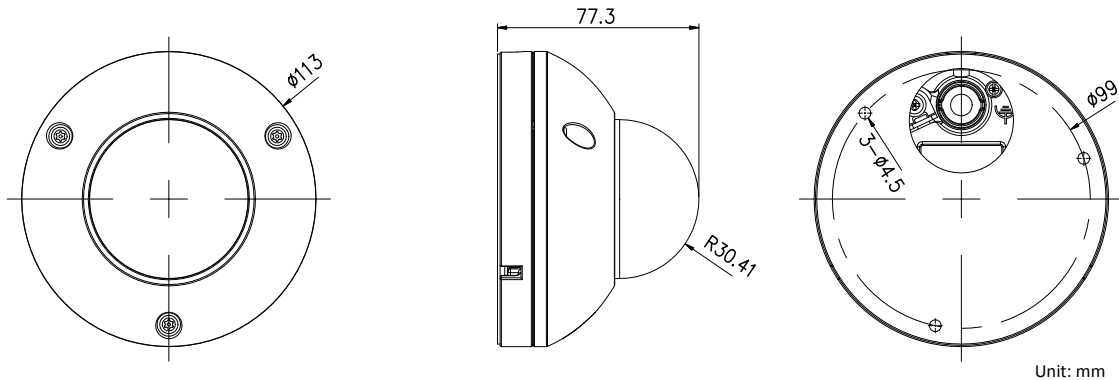

Dimension

Accessories

Wall mount

Junction box

Distributed by

HIKVISION

Headquarters

No.555 Qianmo Road, Binjiang District,
Hangzhou 310051, China
T +86-571-8807-5998
overseasbusiness@hikvision.com

Hikvision USA
T +1-909-895-0400
sales.usa@hikvision.com

Hikvision Australia
T +61-2-8599-4233
salesau@hikvision.com

Hikvision India
T +91-22-28469900
sales@pramahikvision.com

Hikvision Canada
T +1-866-200-6690
sales.canada@hikvision.com

Hikvision Thailand
T +662-275-9949
sales.thailand@hikvision.com

Hikvision Europe
T +31-23-5542770
sales.eu@hikvision.com

Hikvision Italy
T +39-0438-6902
info.it@hikvision.com

Hikvision Brazil
T +55 11 3318-0050
Latam.support@hikvision.com

Hikvision Turkey
T +90 (216)521 7070- 7074
sales.tr@hikvision.com

Hikvision Malaysia
T +601-7652-2413
sales.my@hikvision.com

Hikvision UK & Ireland
T +01628-902140
sales.uk@hikvision.com

Hikvision South Africa
Tel: +27 (10) 0351172
sale.africa@hikvision.com

Hikvision France
T +33(0)1-85-330-450
info.fr@hikvision.com

Hikvision Kazakhstan
T +7-727-9730667
nikia.panfilov@hikvision.ru

Hikvision Vietnam
T +84-974270888
sales.vt@hikvision.com

Hikvision UAE
T +971-4-4432090
salesme@hikvision.com

Hikvision Singapore
T +65-6684-4718
sg@hikvision.com

Hikvision Spain
T +34-91-737-16-55
info.es@hikvision.com

Hikvision Tashkent
T +99-87-1238-9438
uzb@hikvision.ru

Hikvision Hong Kong
T +852-2151-1761
info.hk@hikvision.com

Hikvision Russia
T +7-495-669-67-99
saleru@hikvision.com

Hikvision Korea
T +82-(0)31-731-8817
sales.korea@hikvision.com

Hikvision Poland
T +48-22-460-01-50
info.pl@hikvision.com

Hikvision Indonesia
T +62-21-2933759
Sales.Indonesia@hikvision.com