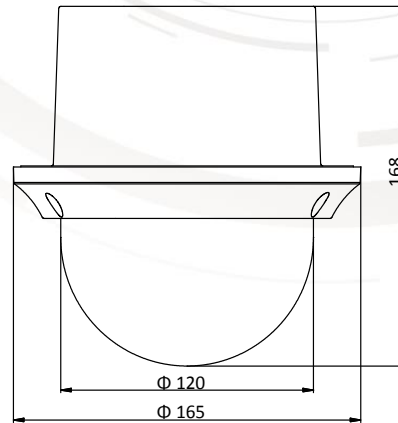

**HWP-N4215H-DE3 (B)**  
**2MP 15× Network Speed Dome**

**Key Features**

- 1/2.8" progressive scan CMOS
- Up to 1920 × 1080@30fps resolution
- Min. illumination:  
Color: 0.005 Lux @(F1.6, AGC ON)  
B/W: 0.001 Lux @(F1.6, AGC ON)
- 15× optical zoom, 16× digital zoom
- 120 dB WDR, 3D DNR, HLC, BLC
- 12 VDC & PoE (802.3at, class4)
- Support H.265+/H.265 video compression
- Up to 24 programmable privacy masks
- Support ROI

**Available Model**

- HWP-N4215H-DE3 (B)

**Dimensions**

Indoor Model  
(In-Ceiling Mounting)

Unit: mm