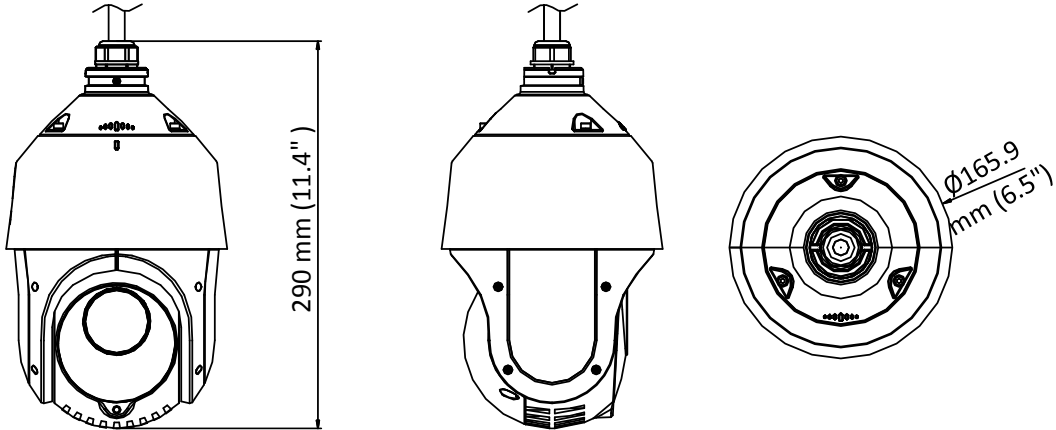

Order Model

HWP-T4115I-D

Dimensions