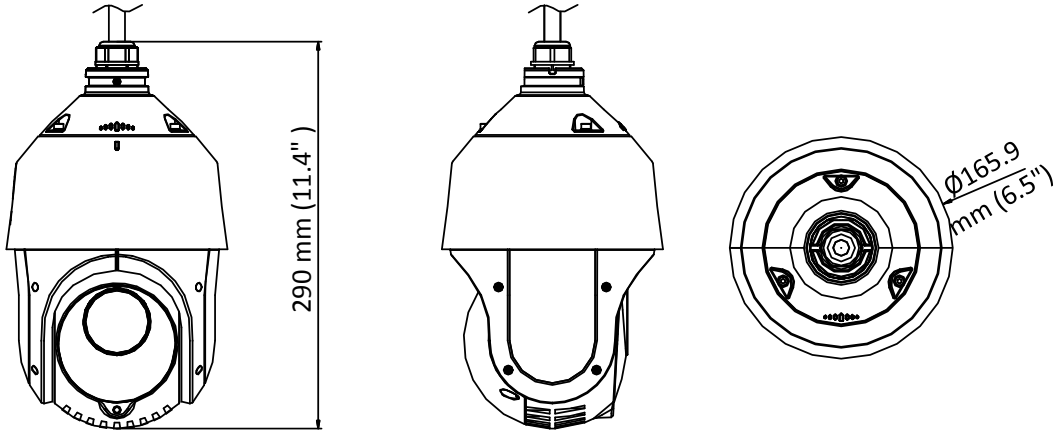

<b>Infrared</b>	
IR Distance	Up to 100 m
IR Intensity	Automatically adjusted depending on the zoom ratio
<b>Input/Output</b>	
Video Output	Switchable TVI/AHD/CVI/CVBS video output, (NTSC or PAL composite, BNC)
RS-485 Interface	Half-duplex mode Self-adaptive HIKVISION, Pelco-P, Pelco-D protocol
UTC function	UTC protocol (or HIKVISION-C protocol in previous DVR)
<b>General</b>	
Menu Language	English
Power	12 VDC Max.20 W (IR: 7 W)
Working Temperature	-30° C to 65° C (-22° F to 149° F)
Working Humidity	90% or less
Protection Level	IP66 standard (outdoor dome) TVS 4,000 V lightning protection, surge protection and voltage transient protection
Mounting	Various mounting modes optional
Dimension	Ø 165.9 mm × 290 mm (Ø 6.5" × 11.4")
Weight (approx.)	2Kg (4.41lb.)

## Dimension