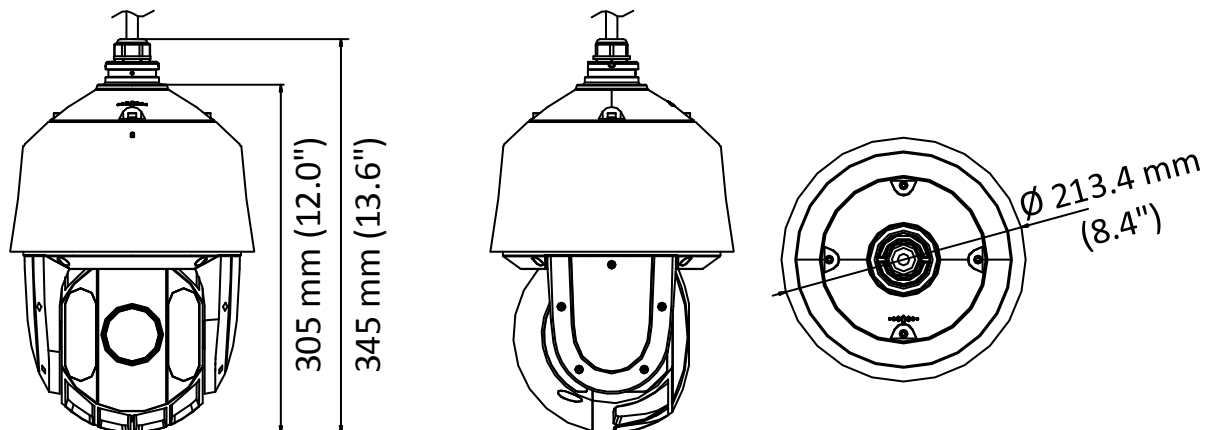

Order Model

HWP-T5225I-A(D)

Dimension