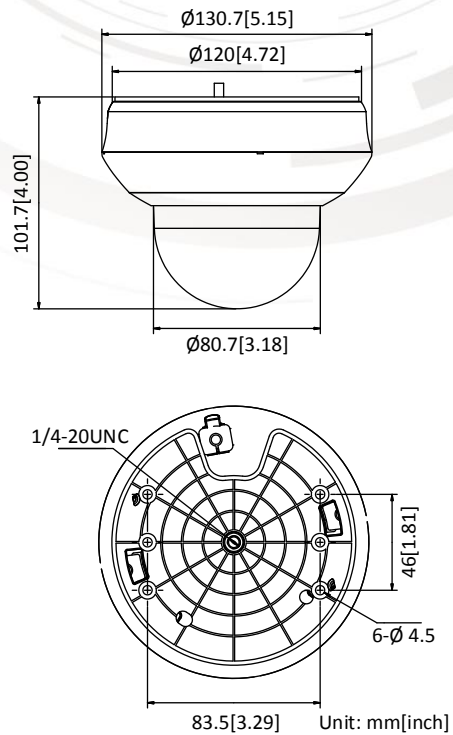

HWP-N2404IH-DE3 (C)
4MP 4× IR Network PTZ Camera

Key Features

- 1/3" progressive scan CMOS
- Up to 2560 × 1440@25fps resolution
- Min. illumination:
  Color: 0.005 Lux @(F1.6, AGC ON)
  B/W: 0.001 Lux @(F1.6, AGC ON)
  0 Lux with IR
- 4 × optical zoom, 16 × digital zoom
- 120 dB WDR, 3D DNR, EIS, Regional Exposure, Regional Focus
- 12 VDC & PoE
- Up to 20 m IR distance
- IK10, IP66
- Support H.265+/H.265 video compression
- Built-in microphone

Available Model

- HWP-N2404IH-DE3 (C)

Dimension